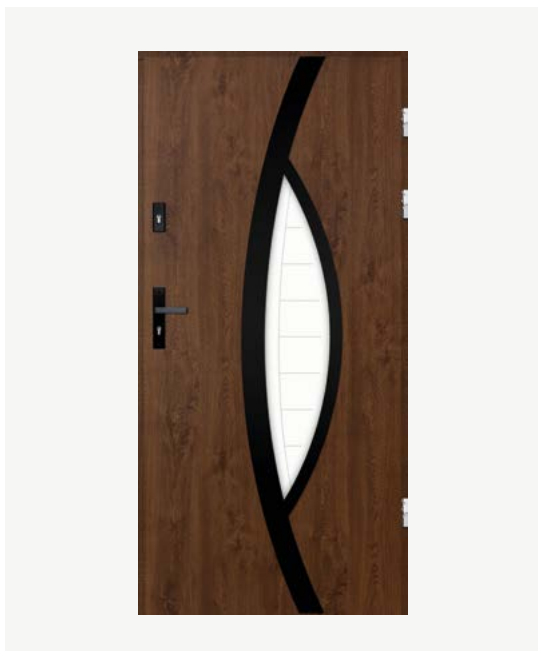

Pegasus inox/noir

- ⓘ Begrenzte Abkürzungshöhe

Einflügelige

Superior 55

+

Fast

+

Comfort 73

+

Comfort 73 ECO

-

Superior 55+

+

Fast Silentium

-

Comfort 73+

+

ALU / ALU LOCK

+

Doppelflügel

verglaster aktiver Flügel

+