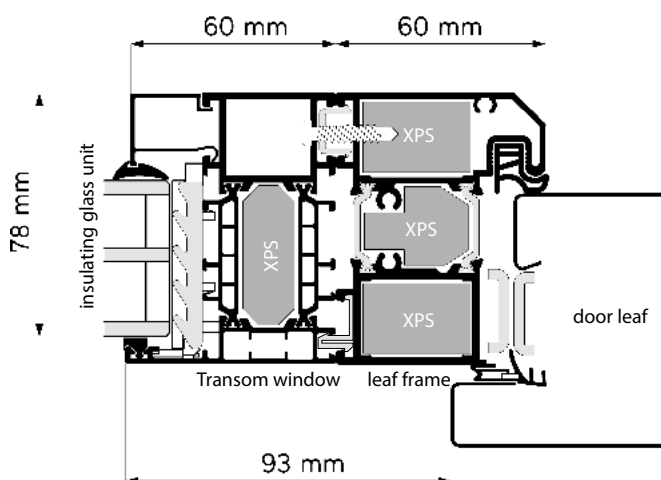

Cross section of Aluthermo Comfort 73+ doors with a side transom window