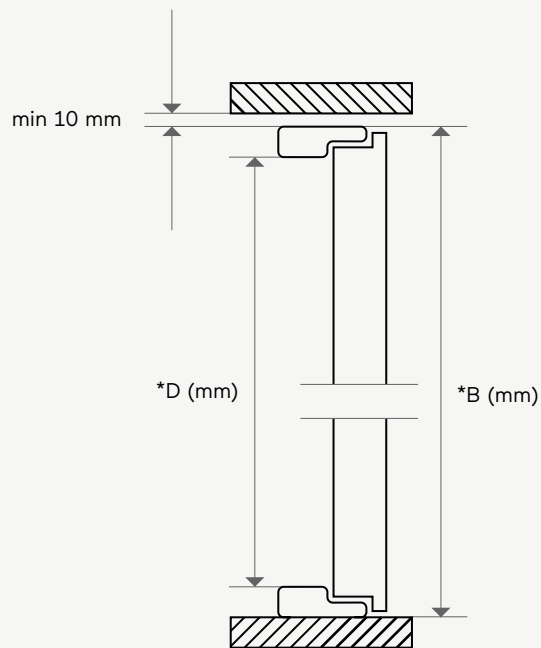

↓
vertical cross
section