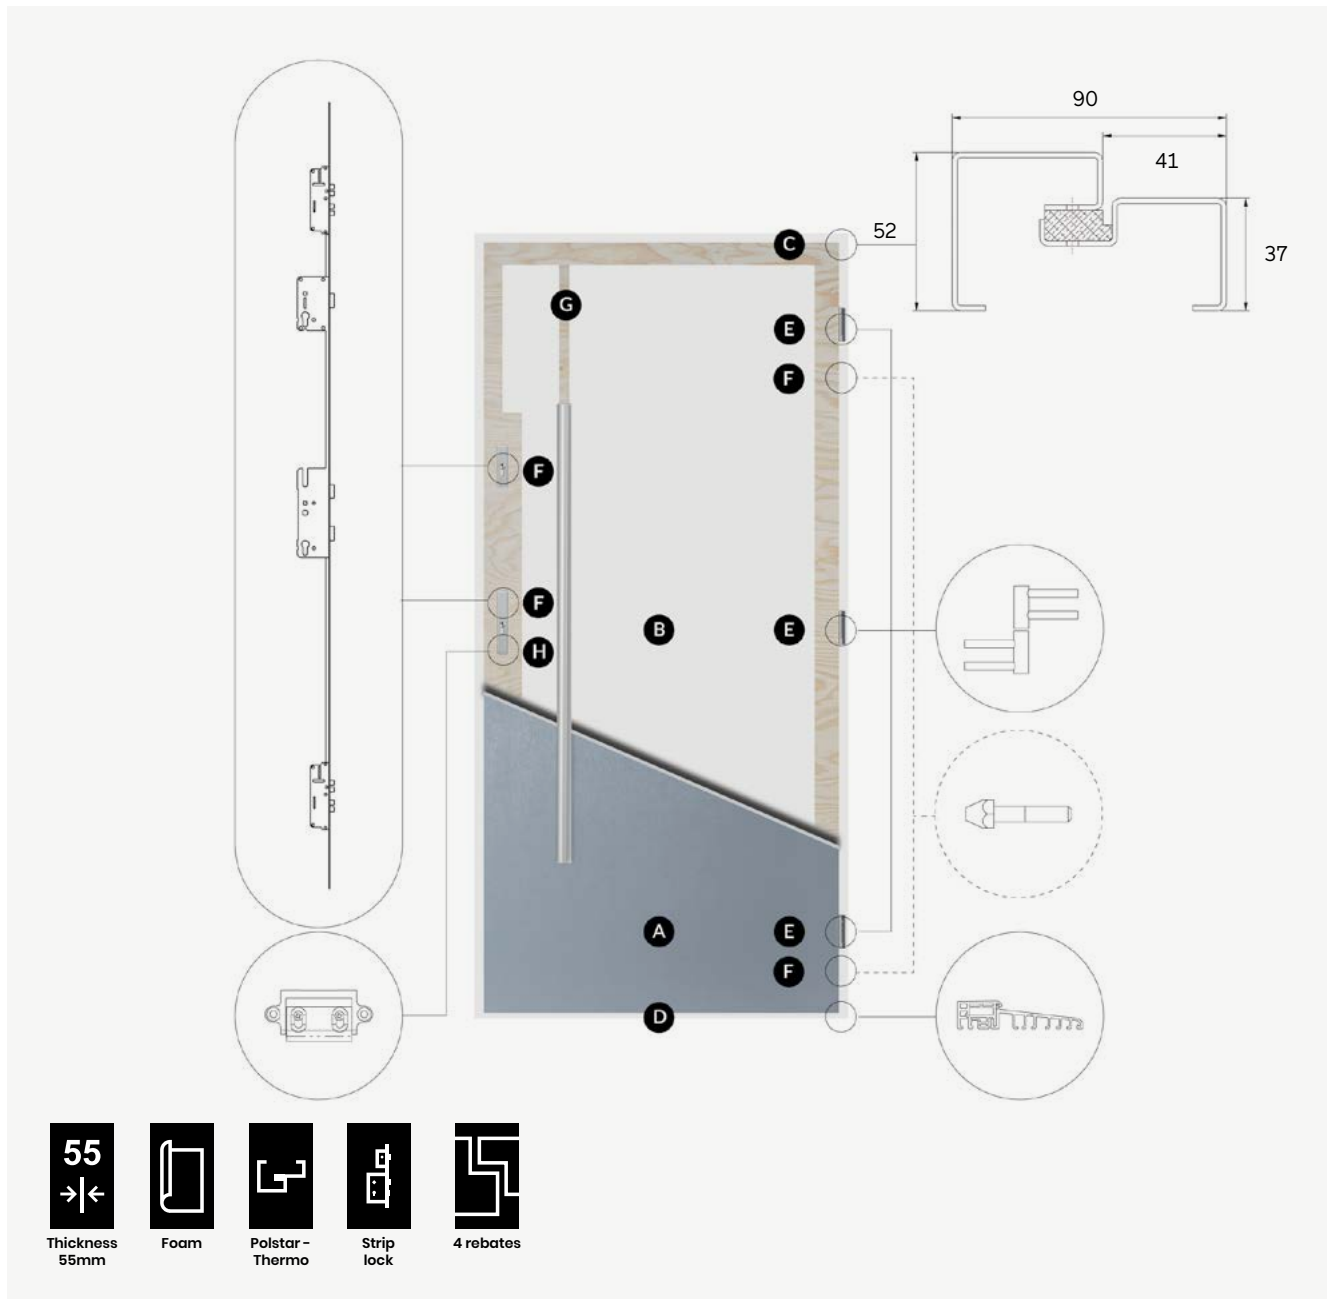

cross section Fast

- **A** the door leaf skin is made of steel sheet protected against corrosion and covered with a high-quality film resistant to UV radiation and atmospheric conditions

  B the infill is made of injected polyurethane foam (PUR), ensuring significantly higher thermal insulation parameters than expanded polystyrene

  C Polstar-Thermo thermal frame is a bipartite design divided by a plastic insert – a registered utility model

  D Alu Thermo Roto commercial threshold (threshold height 19.6 mm)
- **E** the door is equipped with three 3D hinges with a diameter of 15 mm, significantly facilitating their adjustment and their functionality

  F the leaf is equipped with a ROTC strip lock with an independent top lock and three reinforced interlocking bolts

  G the door structure is based on a stile made of high-quality, waterproof, hardwood plywood – this ensures excellent mechanical stability of the door in changing weather conditions

  H deadbolt adjustment