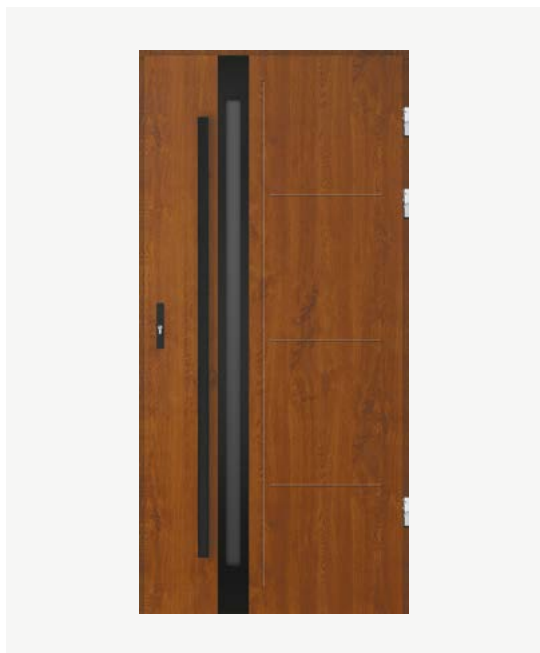

Galileo inox/noir

⚠ Limited trimming height

Single-leaf	Superior 55	Fast	Comfort 73	Comfort 73 ECO
	+	+	+	+
Double-leaf	Superior 55+	Fast Silentium	Comfort 73+	ALU / ALU LOCK
	+	-	+	+
	active leaf glazed		both leaves glazed	
	+		+