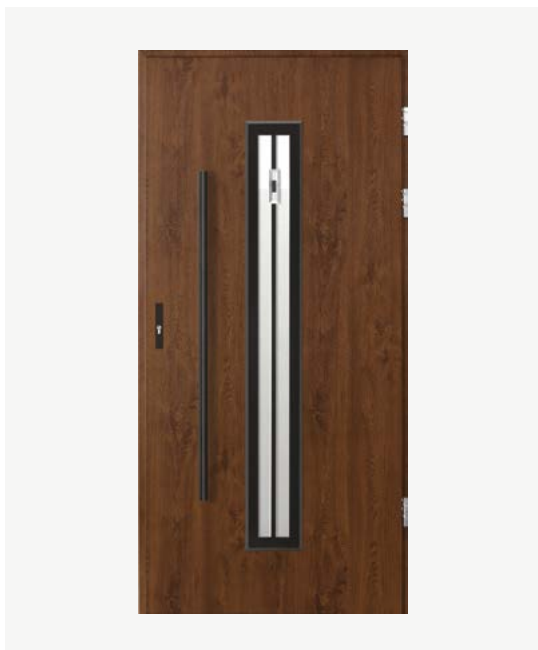

Kepler 3D

Single-leaf	Superior 55	Fast	Comfort 73	Comfort 73 ECO
	+	+	+	+
Double-leaf	Superior 55+	Fast Silentium	Comfort 73+	ALU / ALU LOCK
	active leaf glazed	-	+	+