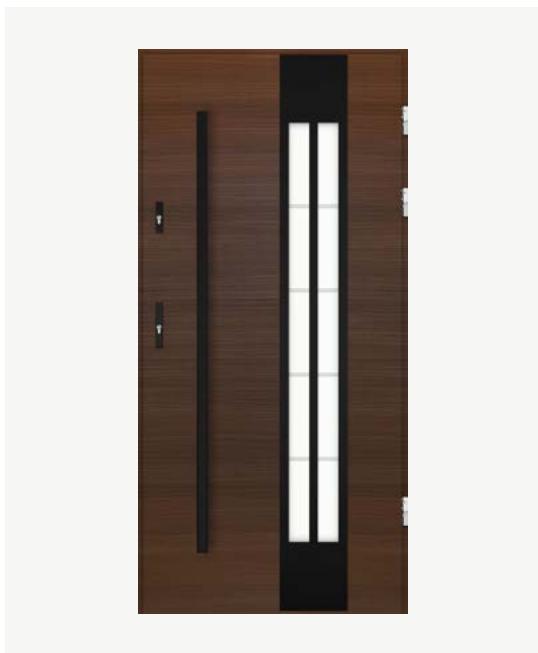

+

ALU / ALU LOCK

+

Double-leaf

active leaf glazed

+

Cabral trois inox/noir

Frosted glass with a pattern