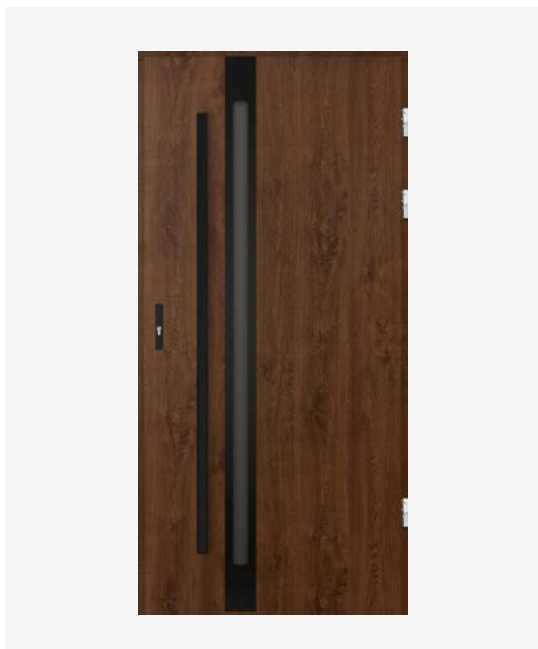

Cartier une inox/noir

Single-leaf	Superior 55	Fast	Comfort 73	Comfort 73 ECO
	+	+	+	+
Double-leaf	Superior 55+	Fast Silentium	Comfort 73+	ALU / ALU LOCK
	+	-	+	+
	active leaf glazed		both leaves glazed	
	+		+