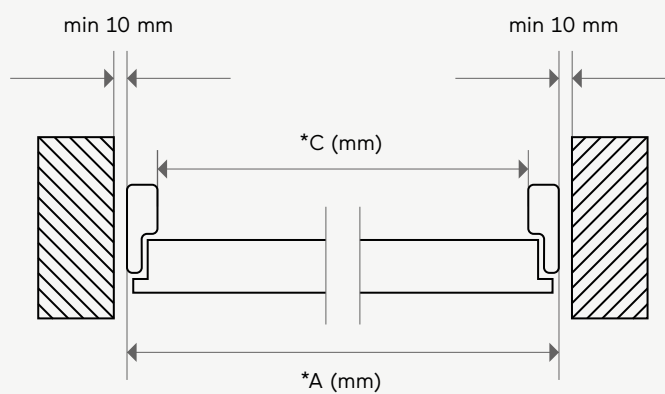

↓
Horizontal cross
section