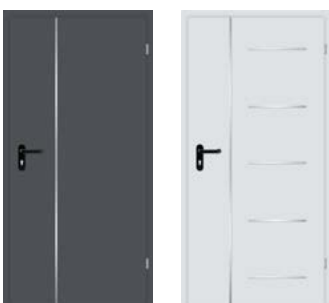

Colours: white RAL 9010, brown RAL 8017, anthracite RAL 7016

4 The set includes leaf, threshold, installed asymmetrical frame, plastic lever handle, cylinder