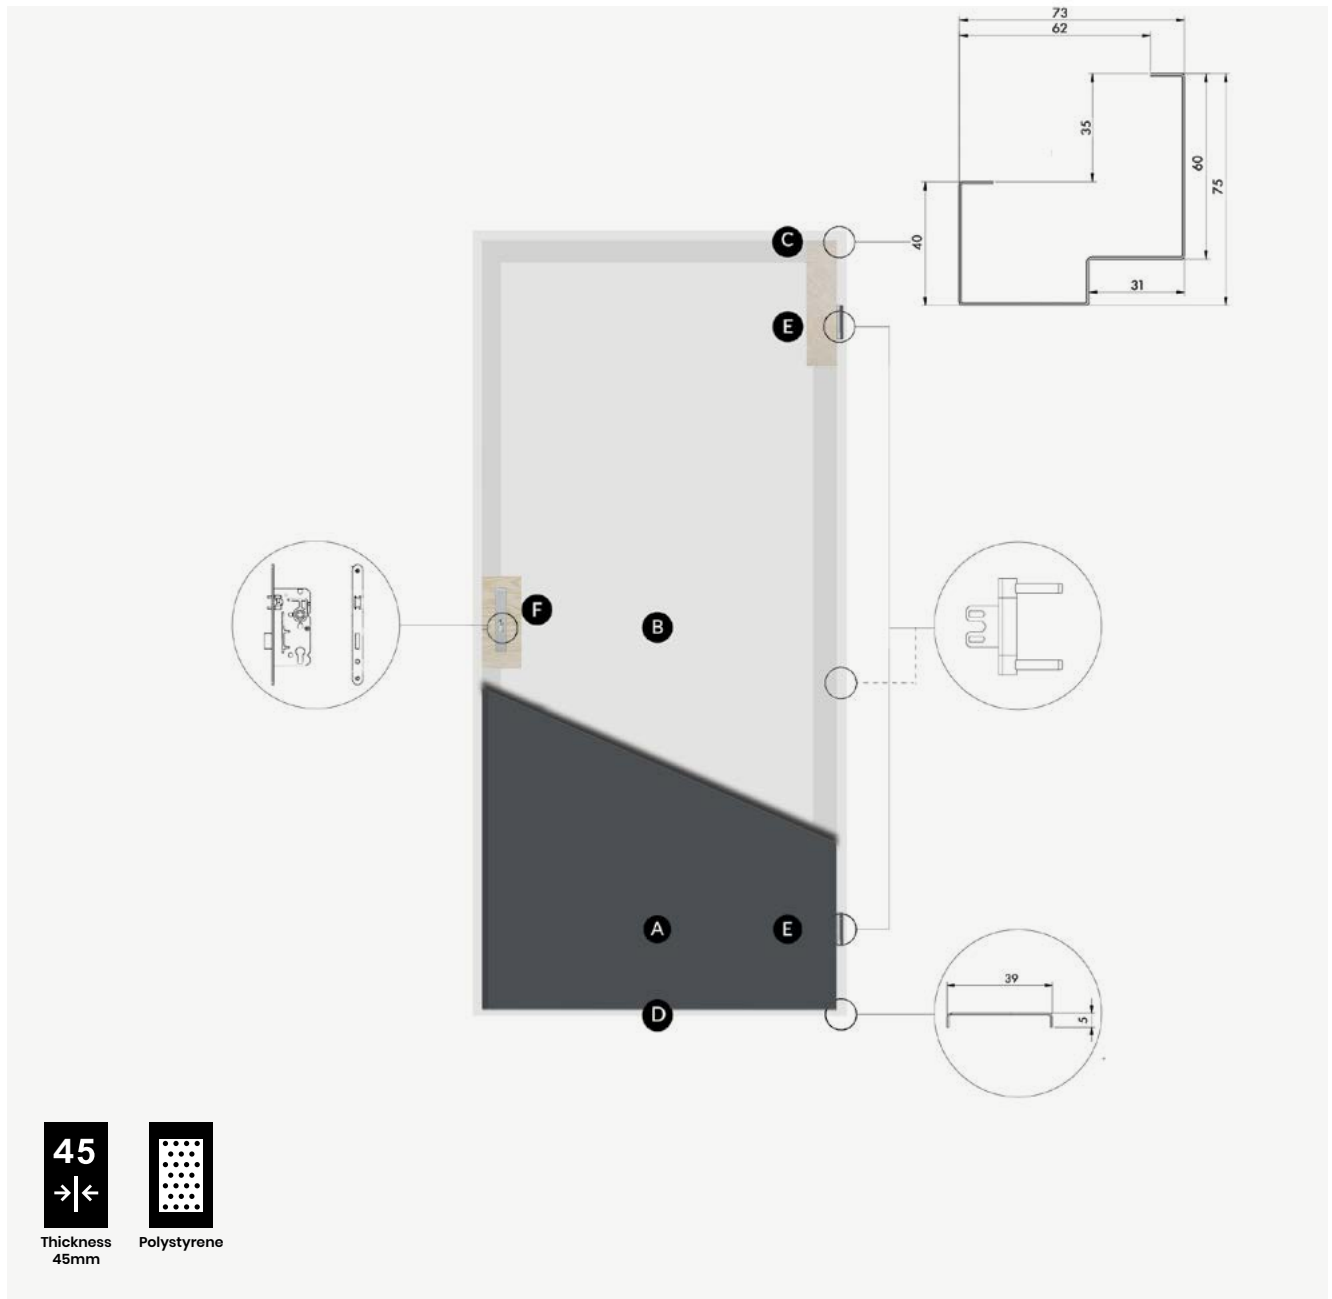

H deadbolt adjustment

cross section Superior 55 Plus

- A** the door leaf skin is made of steel sheet protected against corrosion and covered with a high-quality film resistant to UV radiation and atmospheric conditions
- B** the infill is made of injected polyurethane foam (PUR), ensuring significantly higher thermal insulation parameters than expanded polystyrene
- C** Polstar-Thermo thermal frame is a bipartite design divided by a plastic insert – a registered utility model
- D** Polstar-Thermo thermal threshold (threshold height 28.5 mm)
- E** the door is equipped with three 3D hinges with a diameter of 15 mm, significantly facilitating their adjustment and their functionality
- F** the leaf is equipped with two locks with three bolts and three interlocking bolts
- G** the door structure is based on a stile made of high-quality, waterproof, hardwood plywood – this ensures excellent mechanical stability of the door in changing weather conditions
- H** deadbolt adjustment

cross section Superior 55

- A** the door leaf skin is made of steel sheet protected against corrosion and covered with a high-quality film resistant to UV radiation and atmospheric conditions
- B** the door is filled with foamed polystyrene board characterized by very good insulation and acoustic properties
- C** standard frame
- D** standard threshold (threshold height 28.5 mm)
- E** the door is equipped with three tripartite hinges
- F** the leaf is equipped with two independent locks with three bolts and three interlocking bolts
- G** reinforcement for hinges
- H** deadbolt adjustment