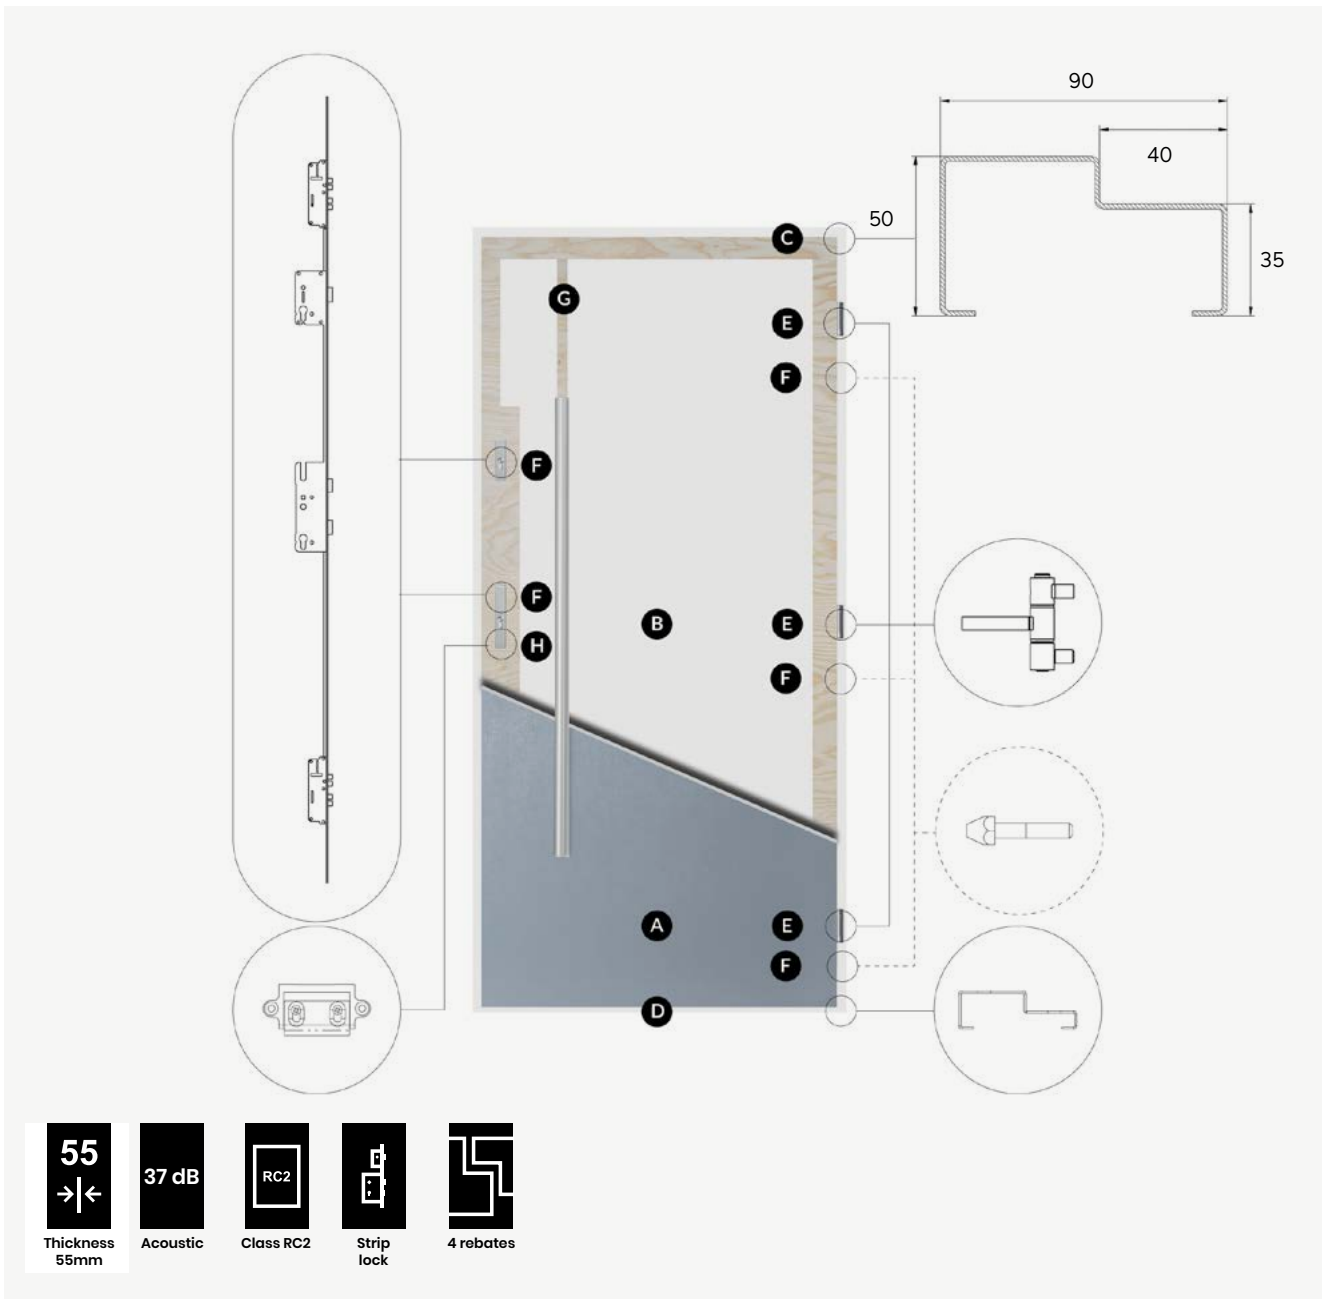

cross section Fast Silentium

A the door leaf skin is made of steel sheet protected against corrosion and covered with a high-quality film resistant to UV radiation and atmospheric conditions B It is an RC 2 safe and 37 dB quiet exterior door with a thickness of 55 mm. The infill provides high sound insulation parameters C standard frame D standard threshold (threshold height 28.5 mm)	E The structure is equipped with three tripartite hinges F the leaf is equipped with a ROTO strip lock with an independent top lock and three reinforced interlocking bolts G the door structure is based on a stile made of high-quality, waterproof, hardwood plywood – this ensures excellent mechanical stability of the door in changing weather conditions H deadbolt adjustment