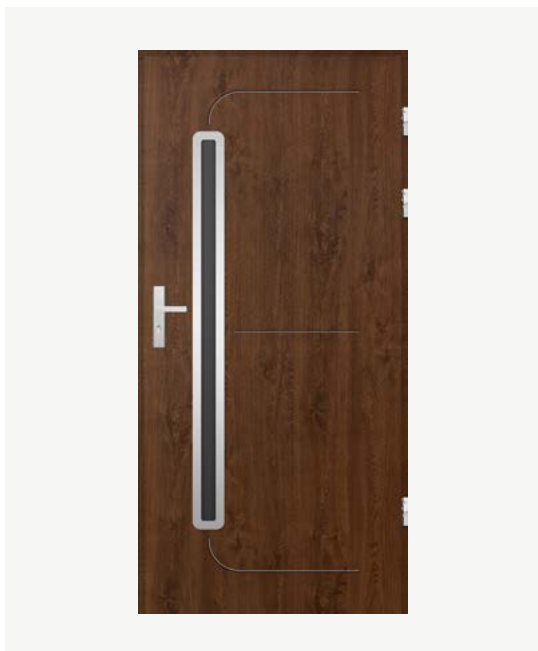

Hadar inox/noir

Single-leaf	Superior 55	Fast	Comfort 73	Comfort 73 ECO
	+	+	+	+
Double-leaf	Superior 55+	Fast Silentium	Comfort 73+	ALU / ALU LOCK
	active leaf glazed	-	+	+
	+		+