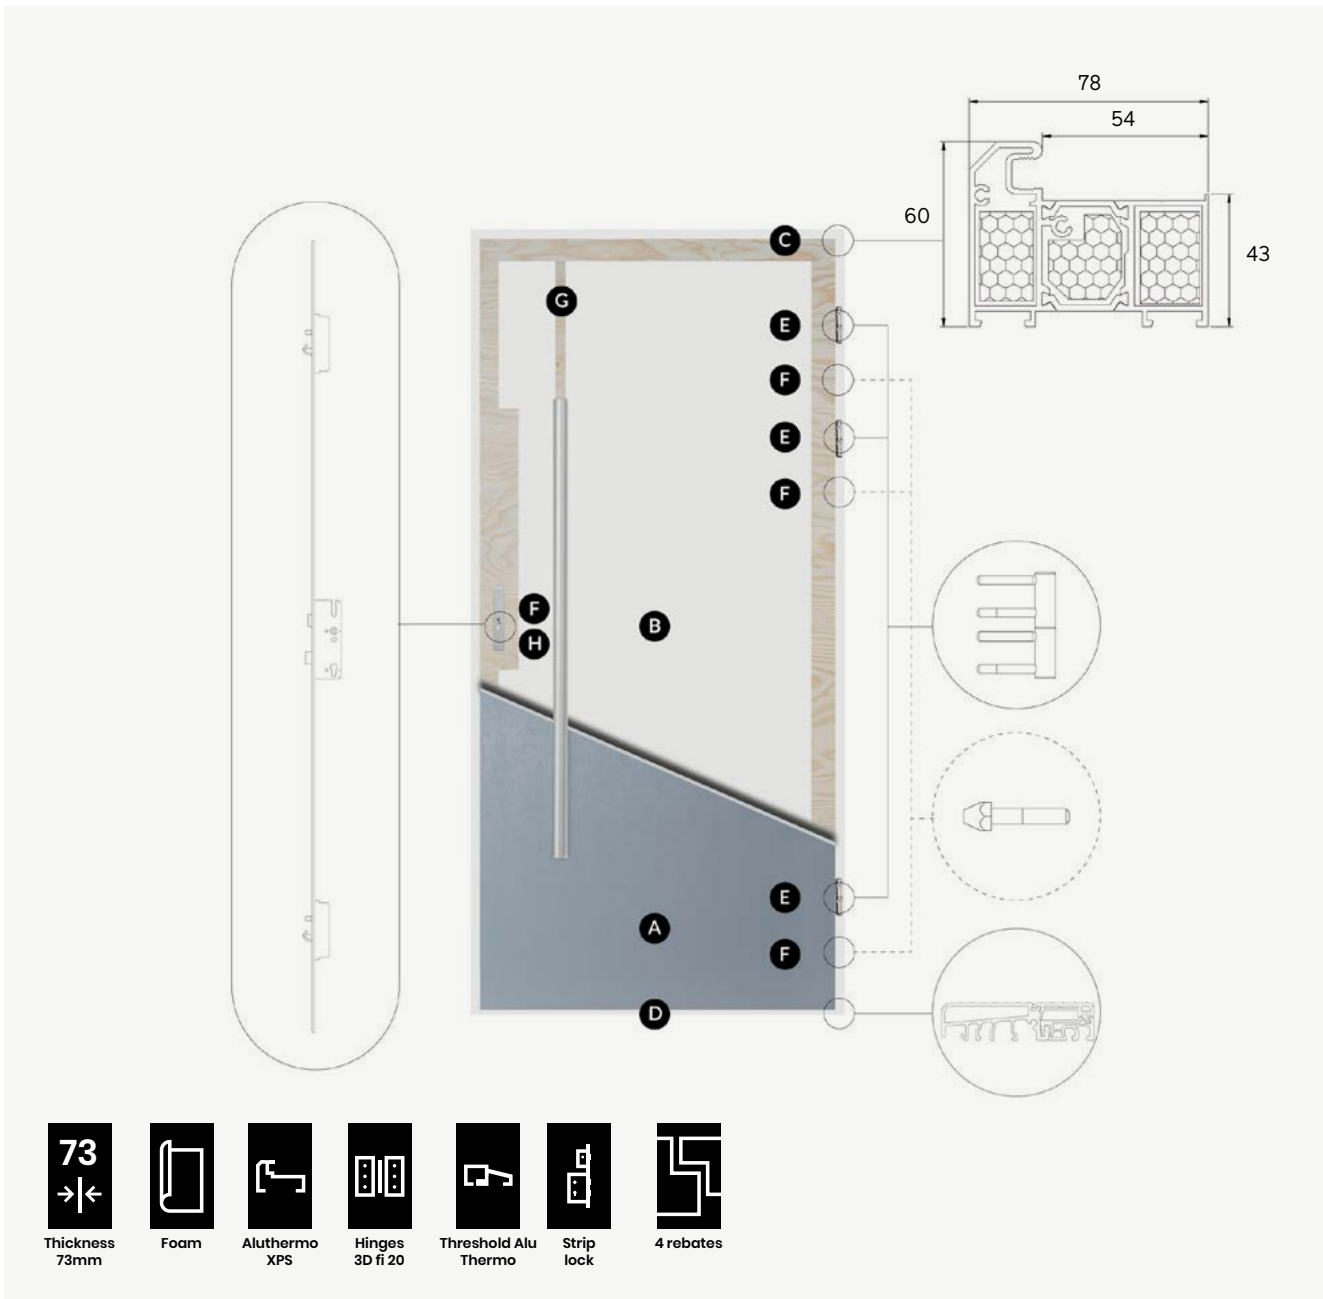

Aluthermo cross section

- **A** the door leaf skin is made of steel sheet protected against corrosion and covered with a high-quality film resistant to UV radiation and atmospheric conditions. The leaf is equipped with an additional lower gasket

  B the infill is made of injected polyurethane foam (PUR), ensuring significantly higher thermal insulation parameters than expanded polystyrene

  C aluminum frame filled with XPS

  D Alu Thermo Roto commercial threshold (threshold height 19.6 mm)
- **E** the door is equipped with three 3D hinges with a diameter of 20 mm, significantly facilitating their adjustment and their functionality

  F the leaf is equipped with a strip lock, which provides the highest comfort and with three interlocking bolts

  G the door structure is based on a stile made of high-quality, waterproof, hardwood plywood – this ensures excellent mechanical stability of the door in changing weather conditions

  H deadbolt adjustment