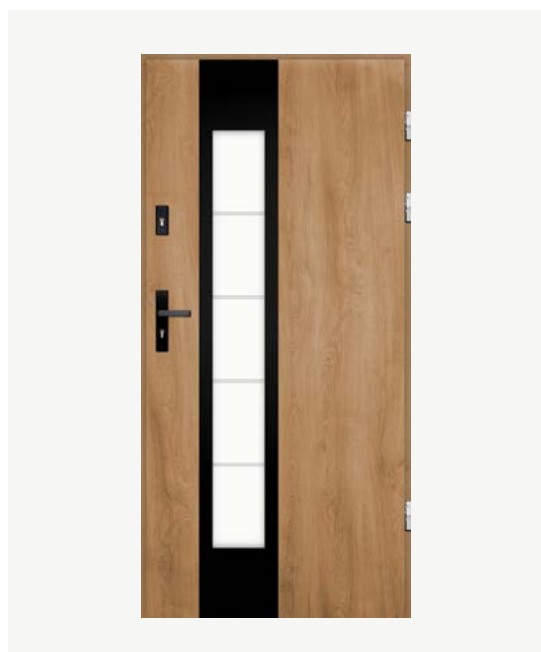

Amerigo une inox/noir