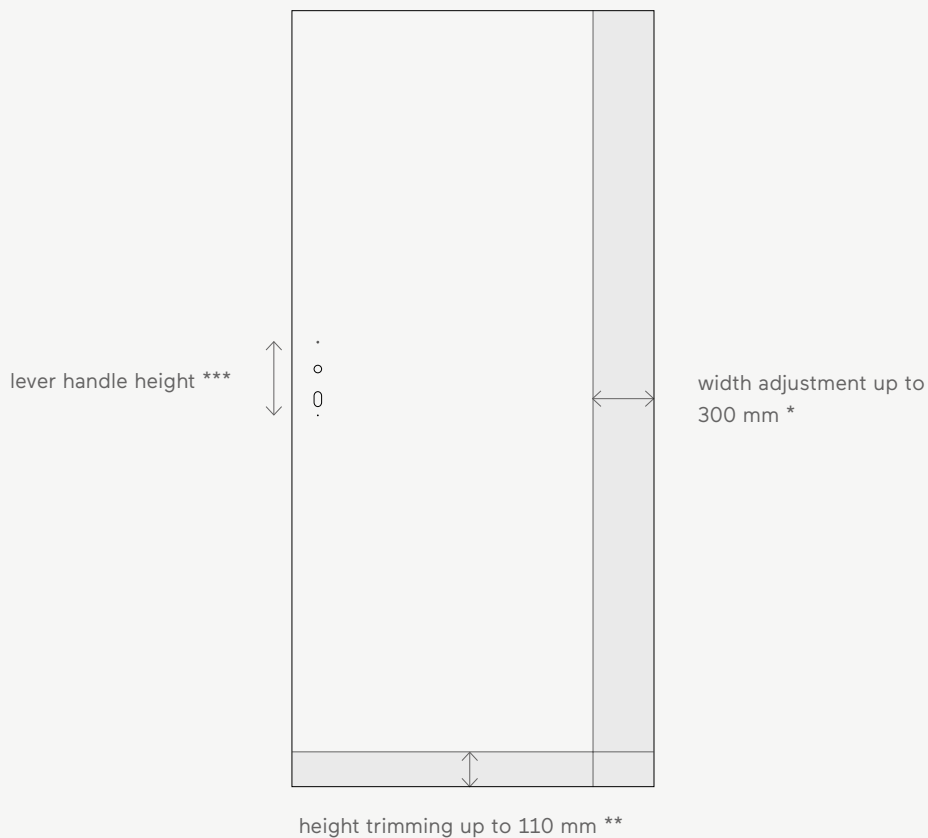

Aluthermo frames and transom windows

Side transom windows	200	300	400	500	600	700	800
Door 2091 mm	+	+	+	+	+	+	+

Top transom windows	945	1045	1145	1245	1345	1445	1545	1645	1745
200	+	+	+	+	+	+	+	+	+
300	+	+	+	+	+	+	+	+	+
400	+	+	+	+	+	+	+	+	+
500	+	+	+	+	+	+	+	+	+

Top transom windows	1845	1945	2045	2145	2245	2345	2445
200	+	+	+	+	+	+	+
300	+	+	+	+	+	+	+
400	+	+	+	+	+	+	+
500	+	+	+	+	+	+	+

Top transom windows	2545	2645	2745
200	+	+	+
300	+	+	+
400	+	+	+
500	+	+	+

Transom windows are available only in Aluthermo and Aluthermo Lock packages with a choice of glazing: reflex, transparent, one-way mirror, and milky decormat. It is possible to order side and top transom windows in non-standard sizes. The cost of a transom window is the amount of the larger dimension + PLN 60 net for each transom window. The size increment is every 10 mm.

made-to-measure
doors, 10 mm
size increment

width trimming depends on the chosen model and package

possibility of a larger trim – additional charge – details at RKS

possibility of increasing the lever handle height for an additional charge – details at RKS