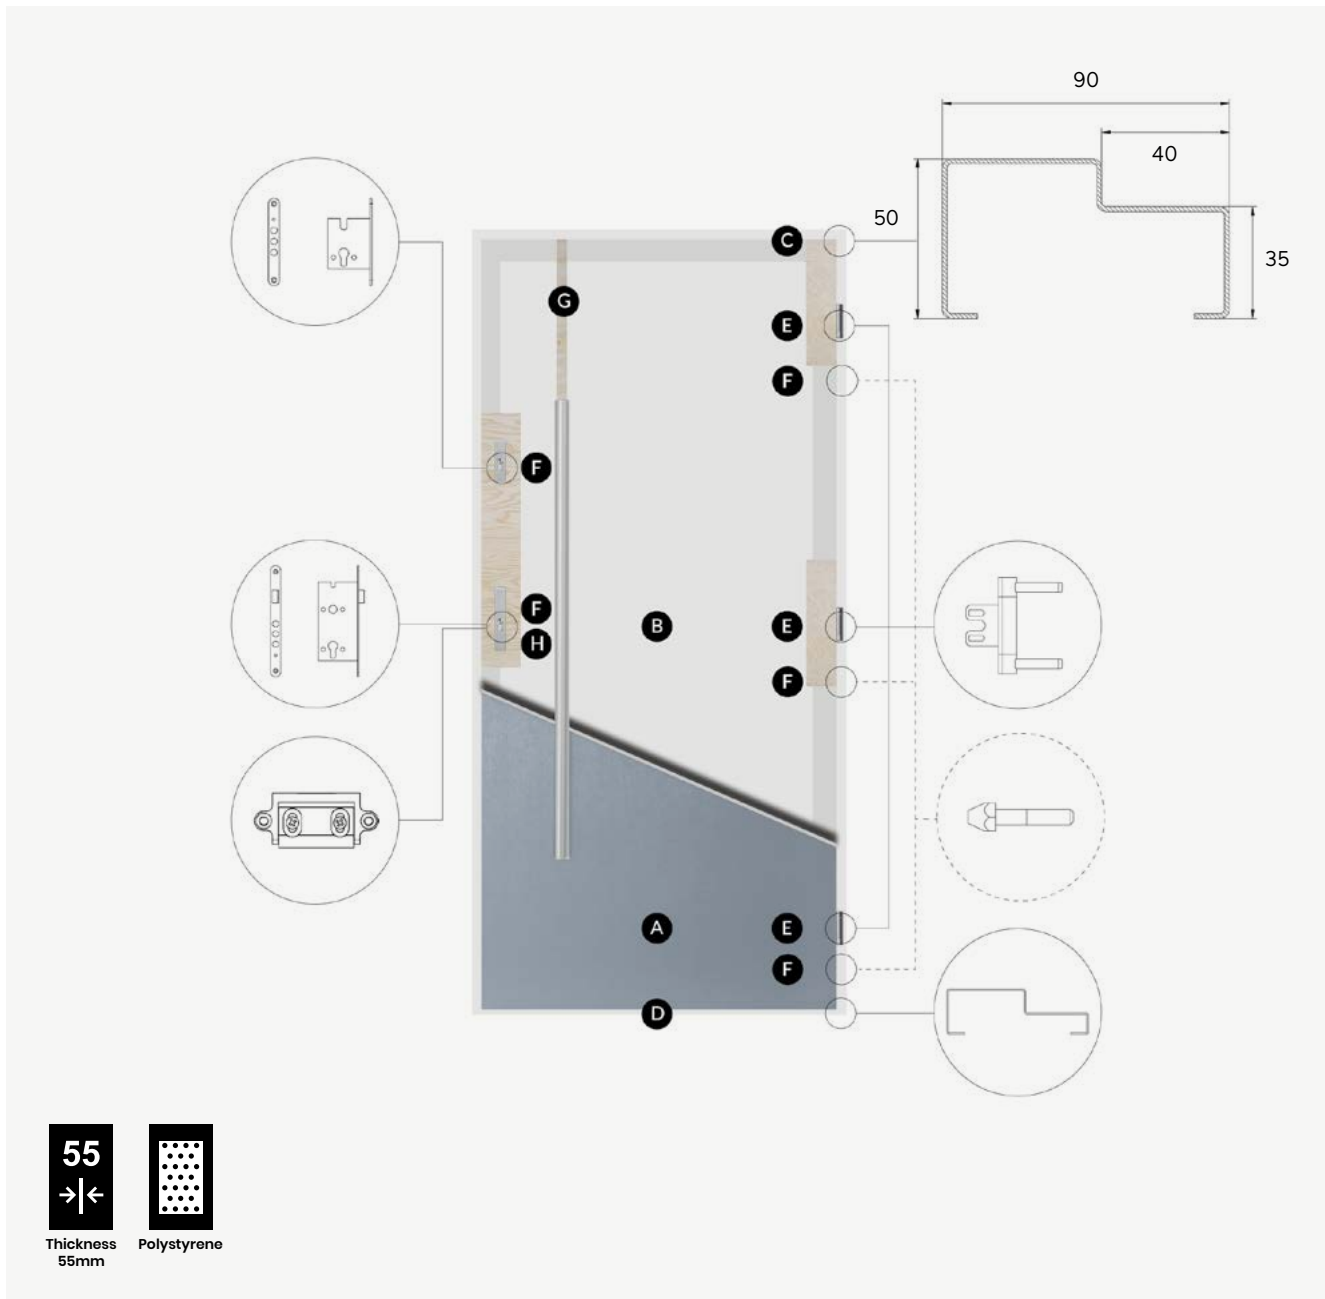

C Polstar-Thermo thermal frame is a bipartite design divided by a plastic insert – a registered utility model

D Alu Thermo Roto commercial threshold (threshold height 19.6 mm)
- E** the door is equipped with three 3D hinges with a diameter of 15 mm, significantly facilitating their adjustment and their functionality

F the leaf is equipped with a ROTC strip lock with an independent top lock and three reinforced interlocking bolts

G the door structure is based on a stile made of high-quality, waterproof, hardwood plywood – this ensures excellent mechanical stability of the door in changing weather conditions

H deadbolt adjustment

cross section Superior 55 Plus

- A** the door leaf skin is made of steel sheet protected against corrosion and covered with a high-quality film resistant to UV radiation and atmospheric conditions
- B** the infill is made of injected polyurethane foam (PUR), ensuring significantly higher thermal insulation parameters than expanded polystyrene
- C** Polstar-Thermo thermal frame is a bipartite design divided by a plastic insert – a registered utility model
- D** Polstar-Thermo thermal threshold (threshold height 28.5 mm)
- E** the door is equipped with three 3D hinges with a diameter of 15 mm, significantly facilitating their adjustment and their functionality
- F** the leaf is equipped with two locks with three bolts and three interlocking bolts
- G** the door structure is based on a stile made of high-quality, waterproof, hardwood plywood – this ensures excellent mechanical stability of the door in changing weather conditions
- H** deadbolt adjustment