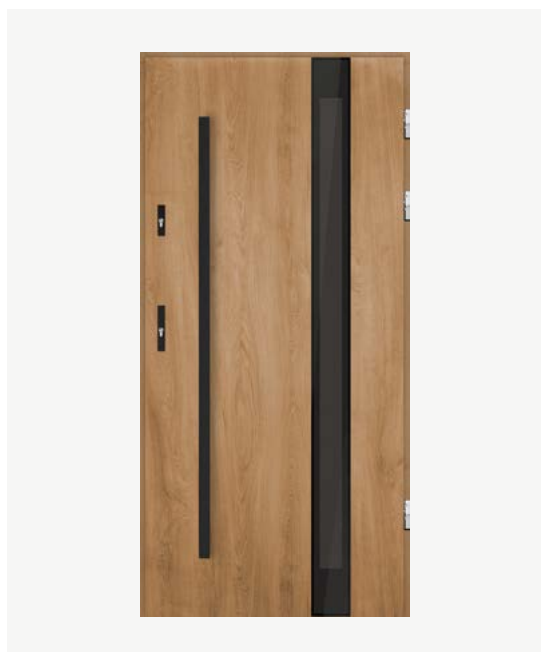

Valdes trois

- ⚠ No trimming possible
- ⚠ Door open only to the outside
- ⚠ Door with an applique of black glass with a built-in IGU

Single-leaf	Superior 55	Fast	Comfort 73	Comfort 73 ECO
	-	-	+	-
Double-leaf	Superior 55+	Fast Silentium	Comfort 73+	ALU / ALU LOCK
	-	-	+	+
Double-leaf	active leaf glazed			
	-