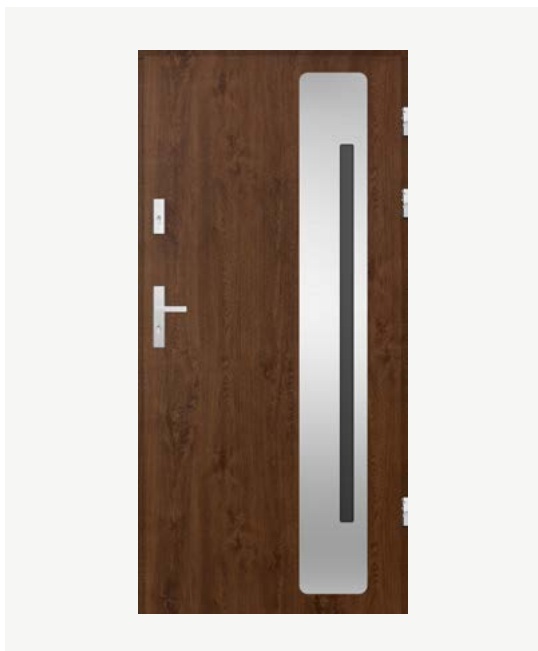

Valle trois inox/noir

Single-leaf	Superior 55	Fast	Comfort 73	Comfort 73 ECO
	+	+	+	+
Double-leaf	Superior 55+	Fast Silentium	Comfort 73+	ALU / ALU LOCK
	+	-	+	+
	active leaf glazed		both leaves glazed	
	+		-