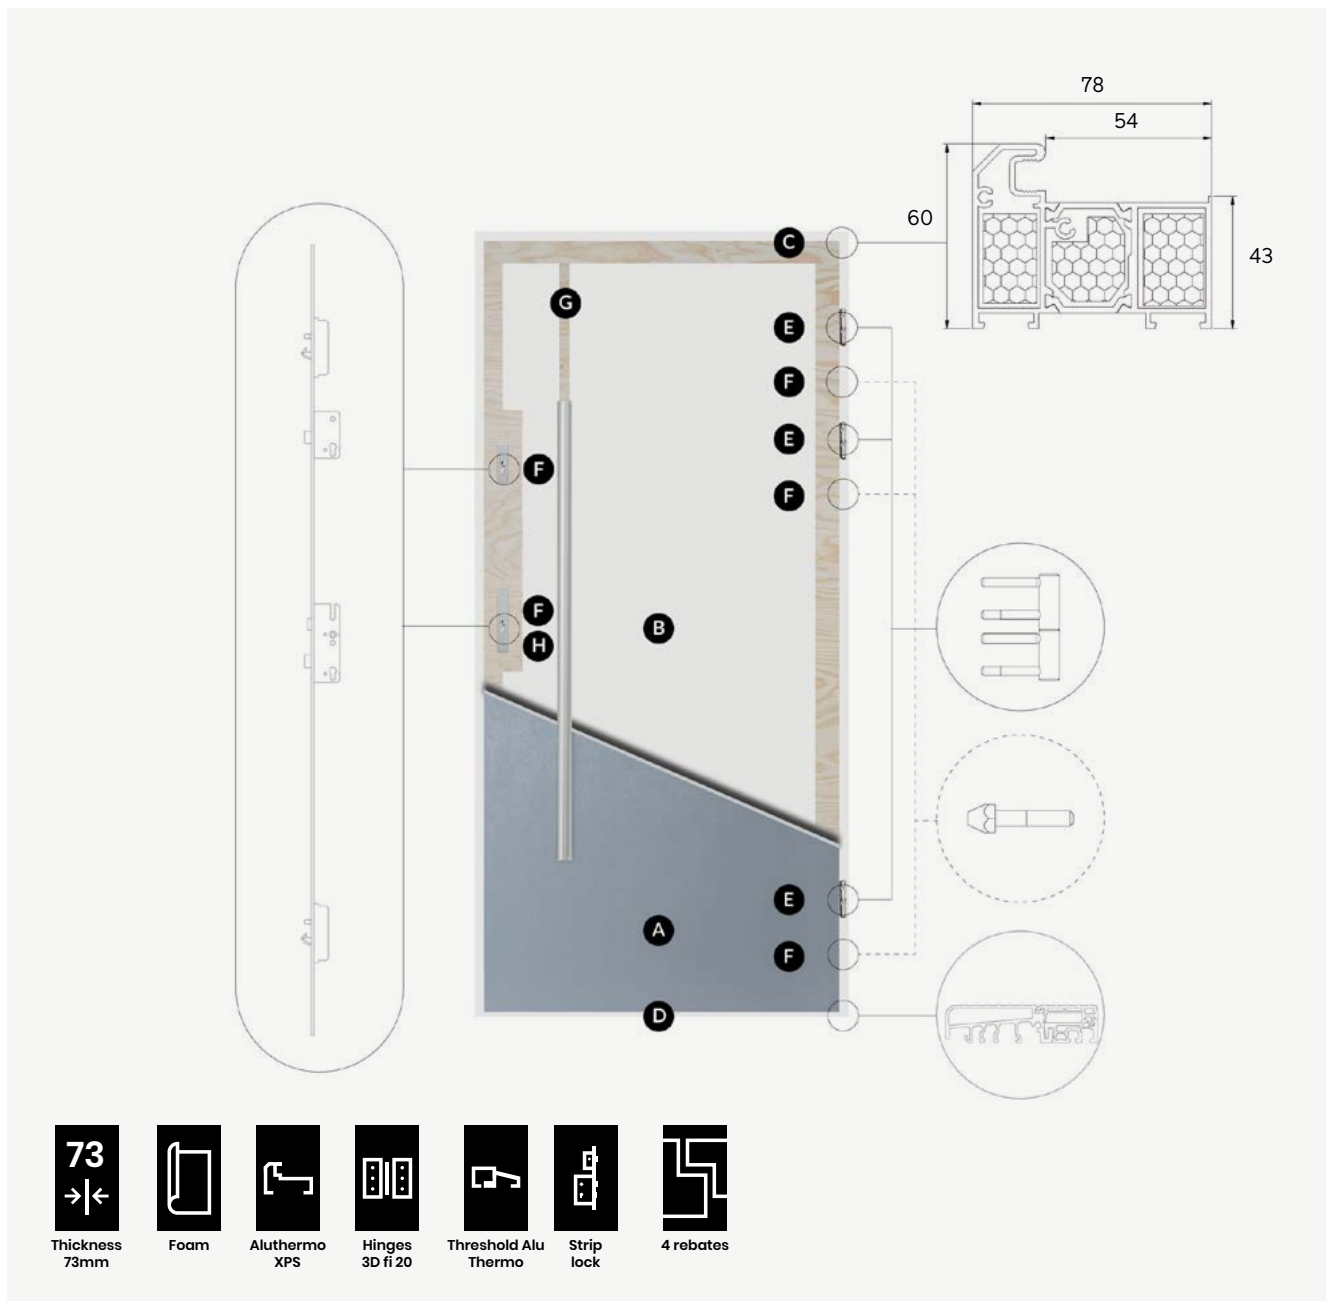

Aluthermo Lock cross section

- **A** the door leaf skin is made of steel sheet protected against corrosion and covered with a high-quality film resistant to UV radiation and atmospheric conditions

  B the infill is made of injected polyurethane foam (PUR), ensuring significantly higher thermal insulation parameters than expanded polystyrene

  C aluminum frame filled with XPS

  D Alu Thermo Roto commercial threshold (threshold height 19.6 mm)
- **E** the door is equipped with three 3D hinges with a diameter of 20 mm, significantly facilitating their adjustment and their functionality

  F the leaf is equipped with a strip lock with two independent cylinders, which provides the highest comfort of use, and with three interlocking bolts

  G the door structure is based on a stile made of high-quality, waterproof, hardwood plywood – this ensures excellent mechanical stability of the door in changing weather conditions

  H deadbolt adjustment