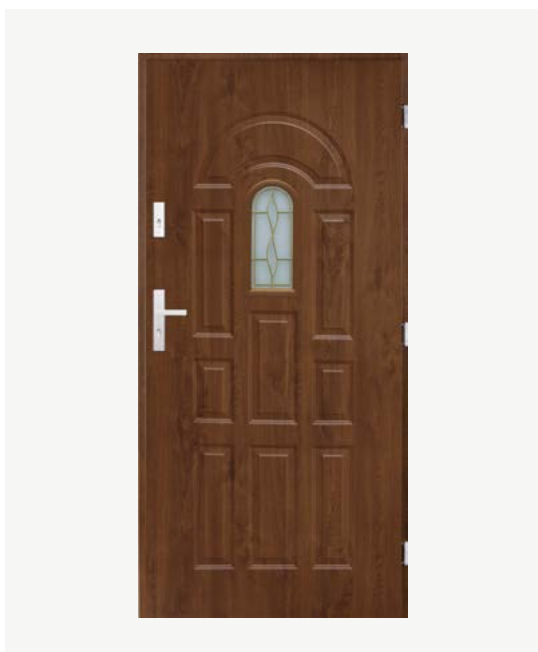

Elara

- ⓘ The model comes in the following colours: walnut, golden oak
- ⓘ The model does not come in sizes 70 and 100
- ⓘ Limited trimming height

Single-leaf	Superior 55	Fast	Comfort 73	Comfort 73 ECO
	+	-	-	-
Double-leaf	Superior 55+	Fast Silentium	Comfort 73+	ALU / ALU LOCK
	+	-	-	-
	active leaf glazed		both leaves glazed	
	+		+