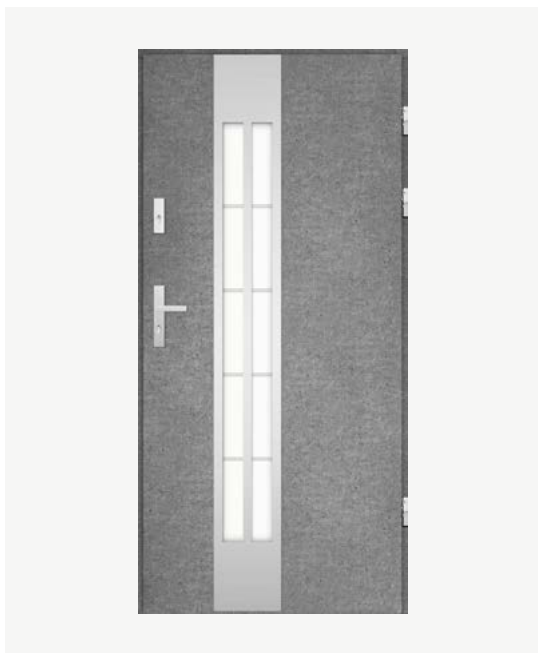

Cabral une inox/noir

Frosted glass with a pattern

One-way mirror glass

Single-leaf

Superior 55

+

Fast

+