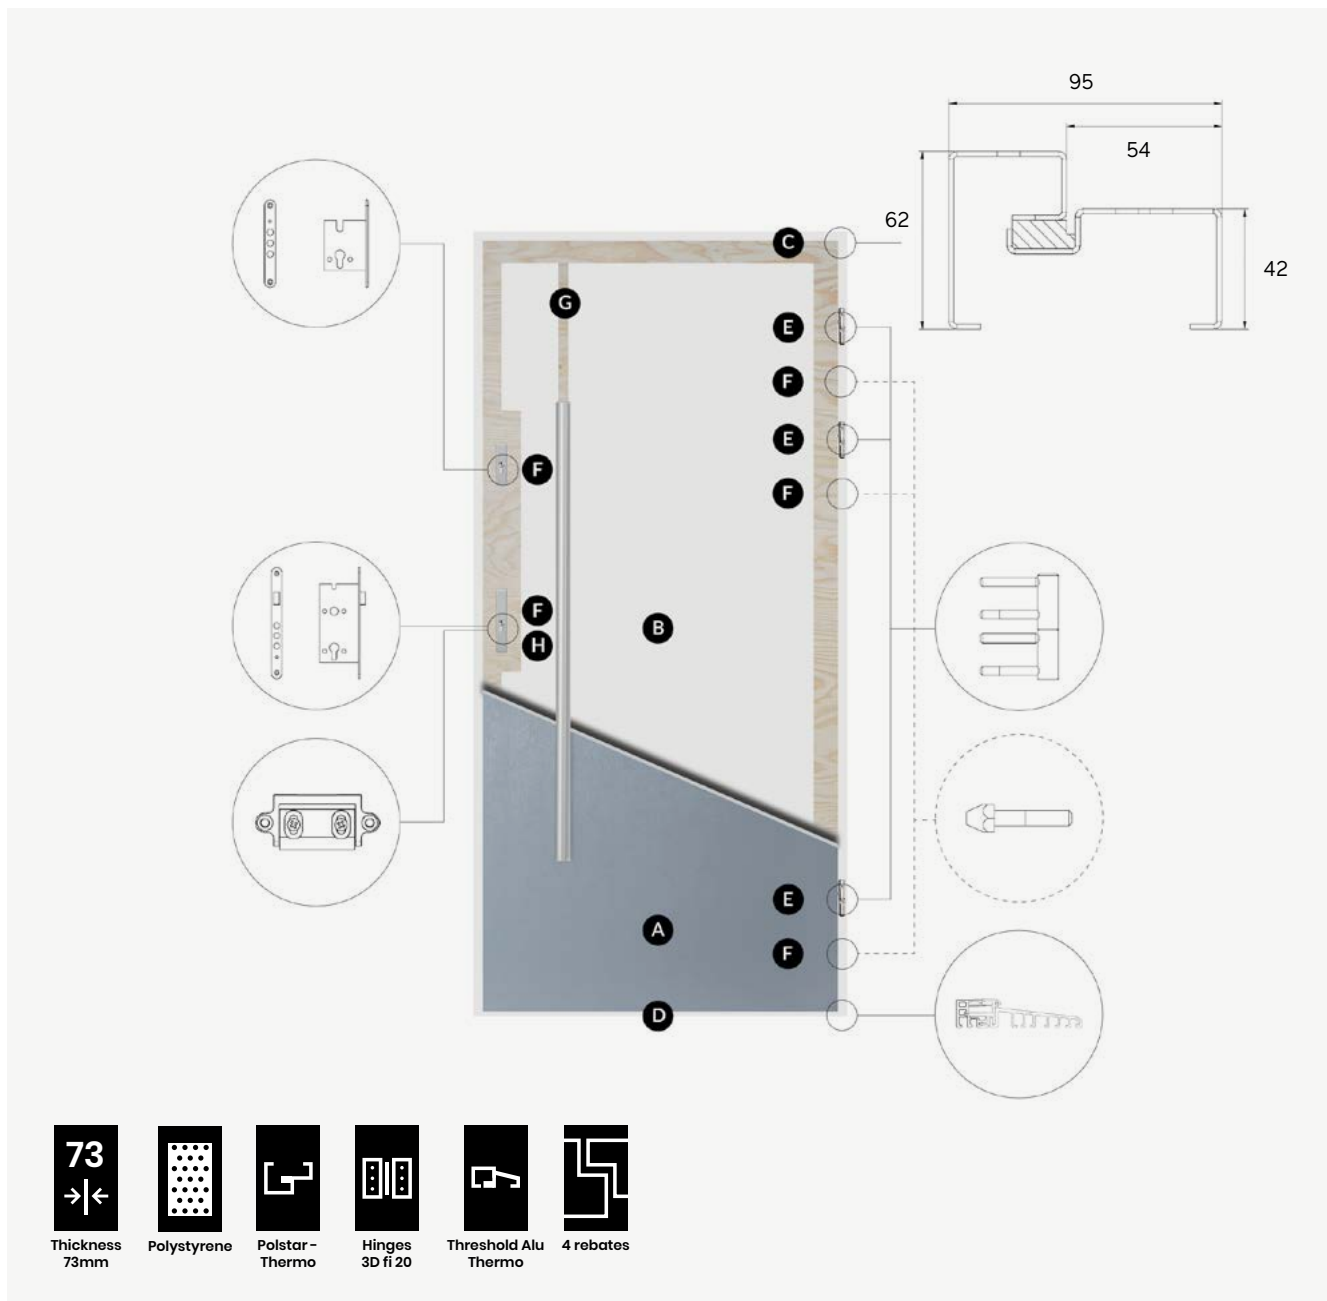

cross section Comfort 73 Eco

- **A** the door leaf skin is made of steel sheet protected against corrosion and covered with a high-quality film resistant to UV radiation and atmospheric conditions

  B the door is filled with foamed polystyrene board characterized by very good insulation and acoustic properties

  C Polstar-Thermo thermal frame is a bipartite design divided by a plastic insert – a registered utility model

  D Alu Thermo Roto commercial threshold (threshold height 19.6 mm)
- **E** the door is equipped with three 3D hinges with a diameter of 20 mm, significantly facilitating their adjustment and their functionality

  F the leaf is equipped with two locks with three bolts and three interlocking bolts

  G the door structure is based on a stile made of high-quality, waterproof, hardwood plywood – this ensures excellent mechanical stability of the door in changing weather conditions

  H deadbolt adjustment