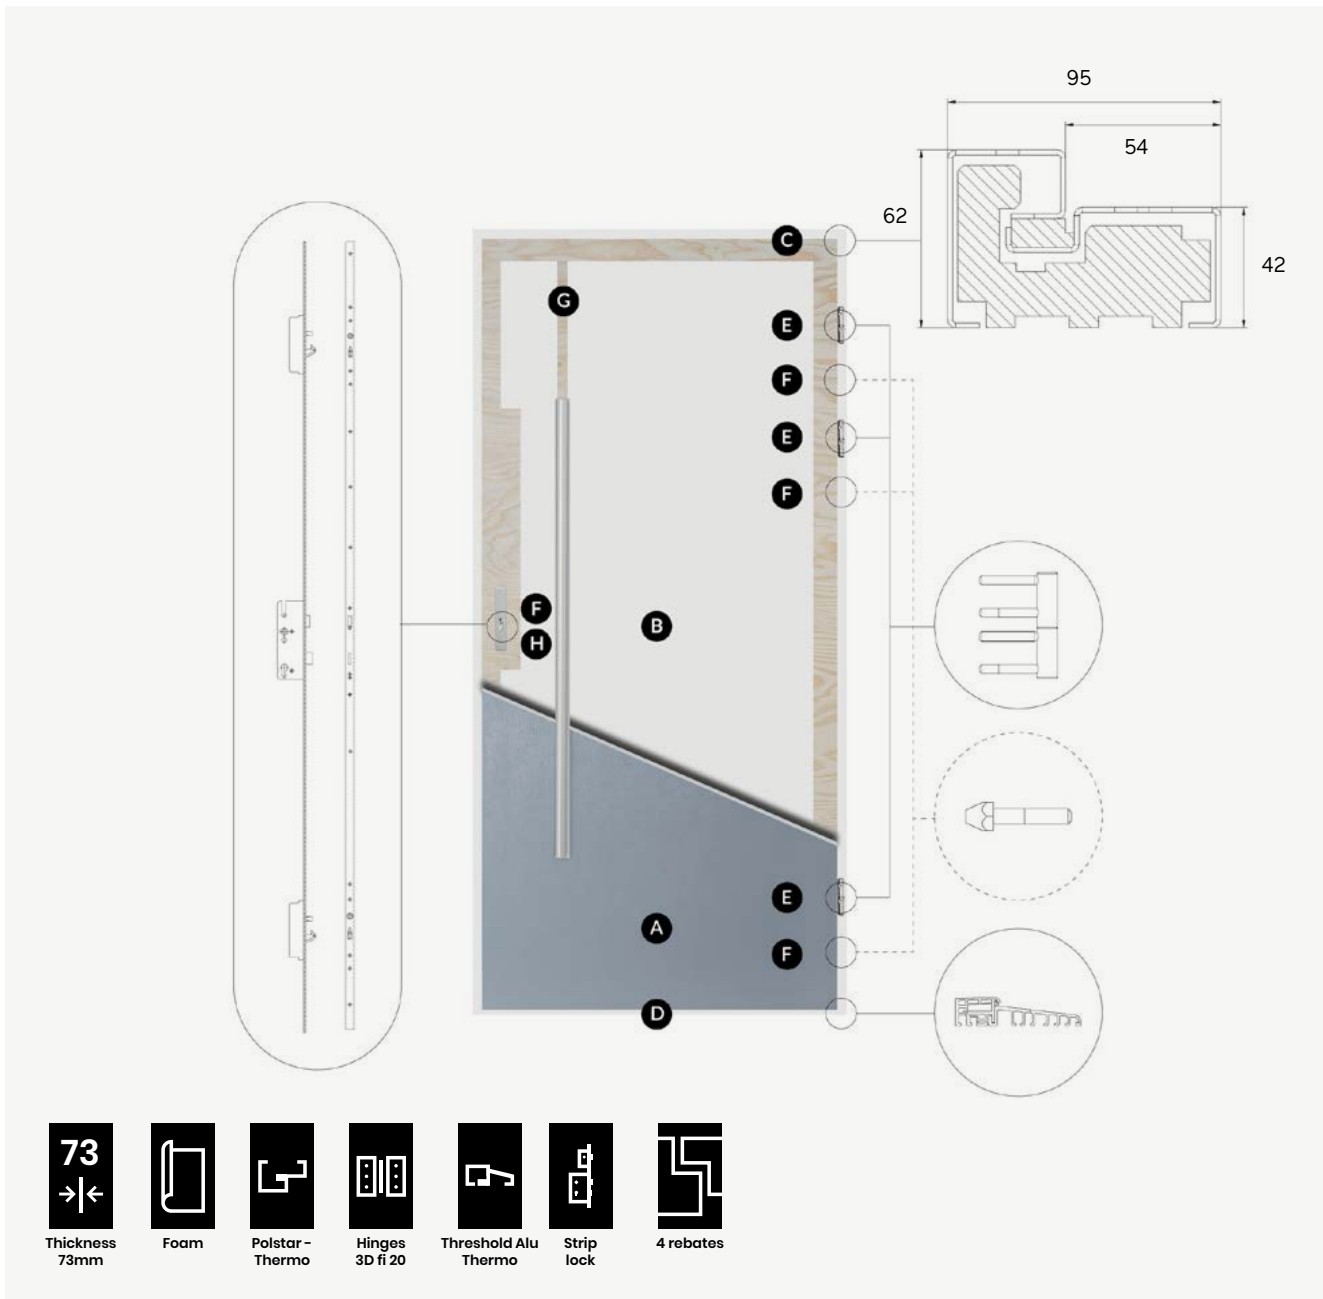

cross section Comfort 73 Plus

- **A** the door leaf skin is made of steel sheet protected against corrosion and covered with a high-quality film resistant to UV radiation and atmospheric conditions. The leaf is equipped with an additional lower gasket

  B the infill is made of injected polyurethane foam (PUR), ensuring significantly higher thermal insulation parameters than expanded polystyrene

  C Polstar-Thermo thermal frame is a bipartite design divided by a plastic insert – a registered utility model

  D Alu Thermo Roto commercial threshold (threshold height 19.6 mm)
- **E** the door is equipped with three 3D hinges with a diameter of 20 mm, significantly facilitating their adjustment and their functionality

  F the leaf is equipped with a strip lock, which provides the highest comfort and with three interlocking bolts

  G the door structure is based on a stile made of high-quality, waterproof, hardwood plywood – this ensures excellent mechanical stability of the door in changing weather conditions

  H deadbolt adjustment