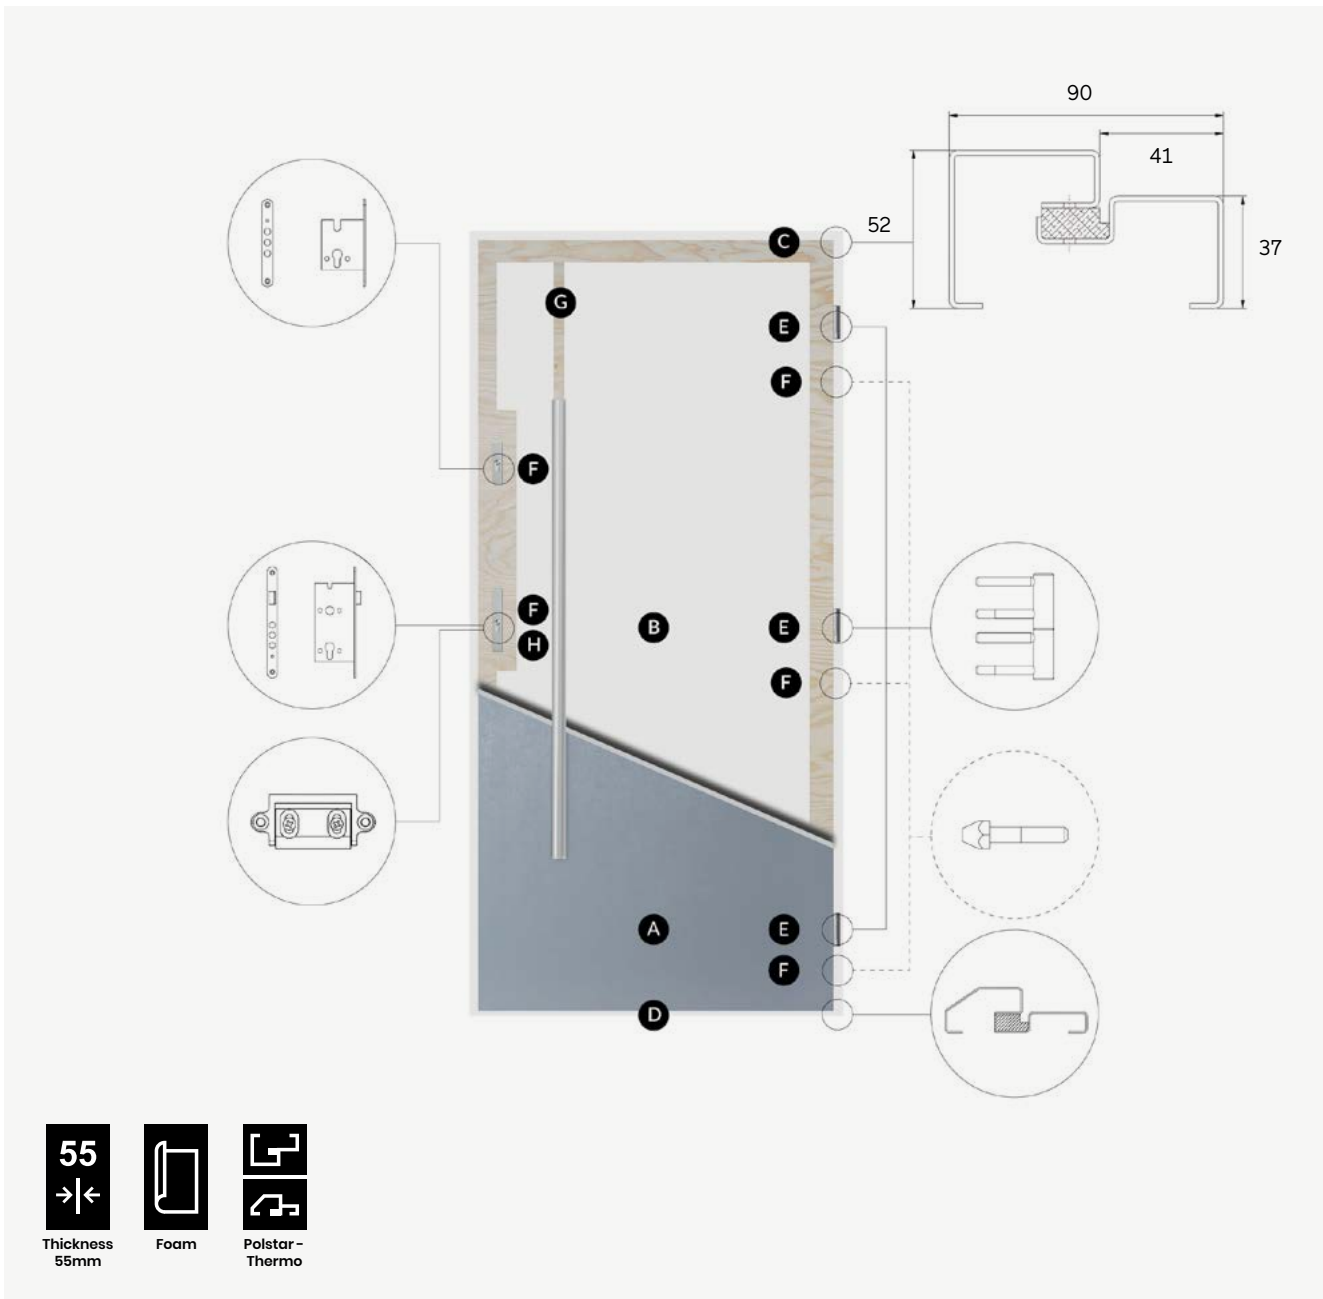

cross section Superior 55 Plus

- **A** the door leaf skin is made of steel sheet protected against corrosion and covered with a high-quality film resistant to UV radiation and atmospheric conditions
- **B** the infill is made of injected polyurethane foam (PUR), ensuring significantly higher thermal insulation parameters than expanded polystyrene
- **C** Polstar-Thermo thermal frame is a bipartite design divided by a plastic insert – a registered utility model
- **D** Polstar-Thermo thermal threshold (threshold height 28.5 mm)
- **E** the door is equipped with three 3D hinges with a diameter of 15 mm, significantly facilitating their adjustment and their functionality
- **F** the leaf is equipped with two locks with three bolts and three interlocking bolts
- **G** the door structure is based on a stile made of high-quality, waterproof, hardwood plywood – this ensures excellent mechanical stability of the door in changing weather conditions
- **H** deadbolt adjustment