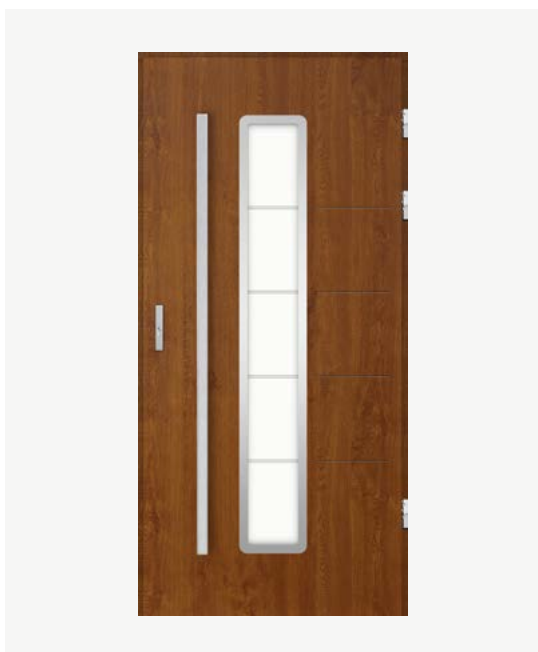

Antares inox/noir

Single-leaf	Superior 55	Fast	Comfort 73	Comfort 73 ECO
	+	+	+	-
Double-leaf	Superior 55+	Fast Silentium	Comfort 73+	ALU / ALU LOCK
	active leaf glazed	-	+	+
	+		+