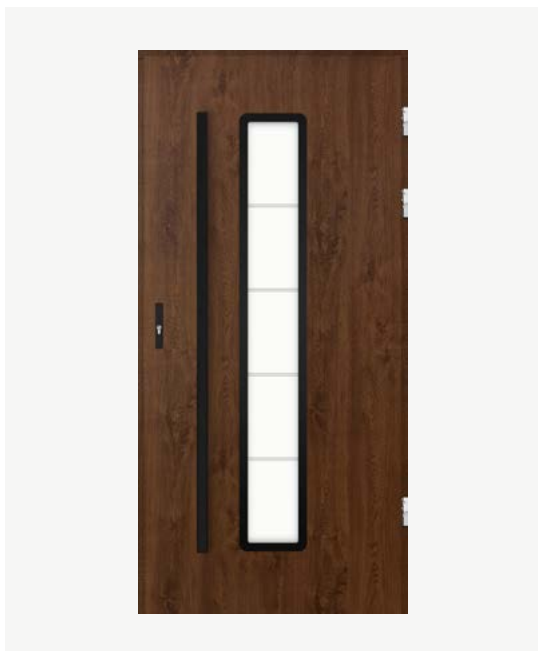

Adara inox/noir

Single-leaf	Superior 55	Fast	Comfort 73	Comfort 73 ECO
	+	+	+	-
Double-leaf	Superior 55+	Fast Silentium	Comfort 73+	ALU / ALU LOCK
	+	-	+	+
	active leaf glazed		both leaves glazed	
	+		+