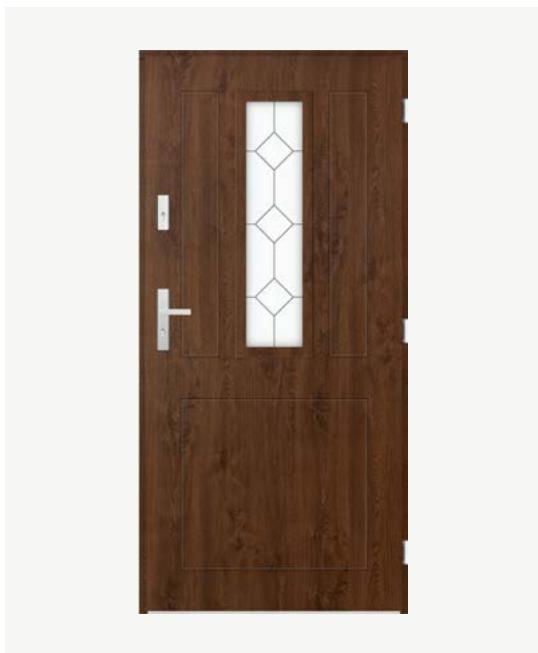

Gebara

Milky glass

Transparent glass

Stained glass

- ⚠ The model does not come in size 70, Limited trimming
- ⚠ Limited trimming height
- ⚠ The model comes in the following colours: white, wenge, winchester, anthracite, dark anthracite, golden oak, and mahogany

Single-leaf	Superior 55	Fast	Comfort 73	Comfort 73 ECO
	+	+	-	-
Double-leaf	Superior 55+	Fast Silentium	Comfort 73+	ALU / ALU LOCK
	+	-	-	-
	active leaf glazed			
	+