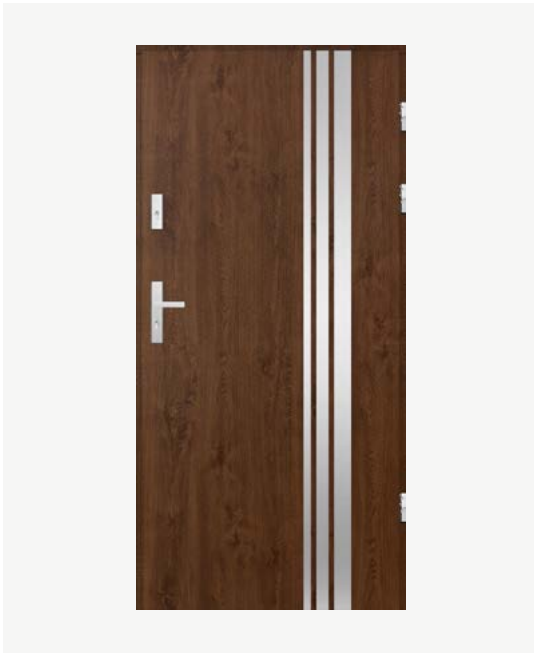

Almeida trois inox/noir

Single-leaf	Superior 55	Fast	Comfort 73	Comfort 73 ECO
	+	+	+	+
Double-leaf	Superior 55+	Fast Silentium	Comfort 73+	ALU / ALU LOCK
	+	+	+	+