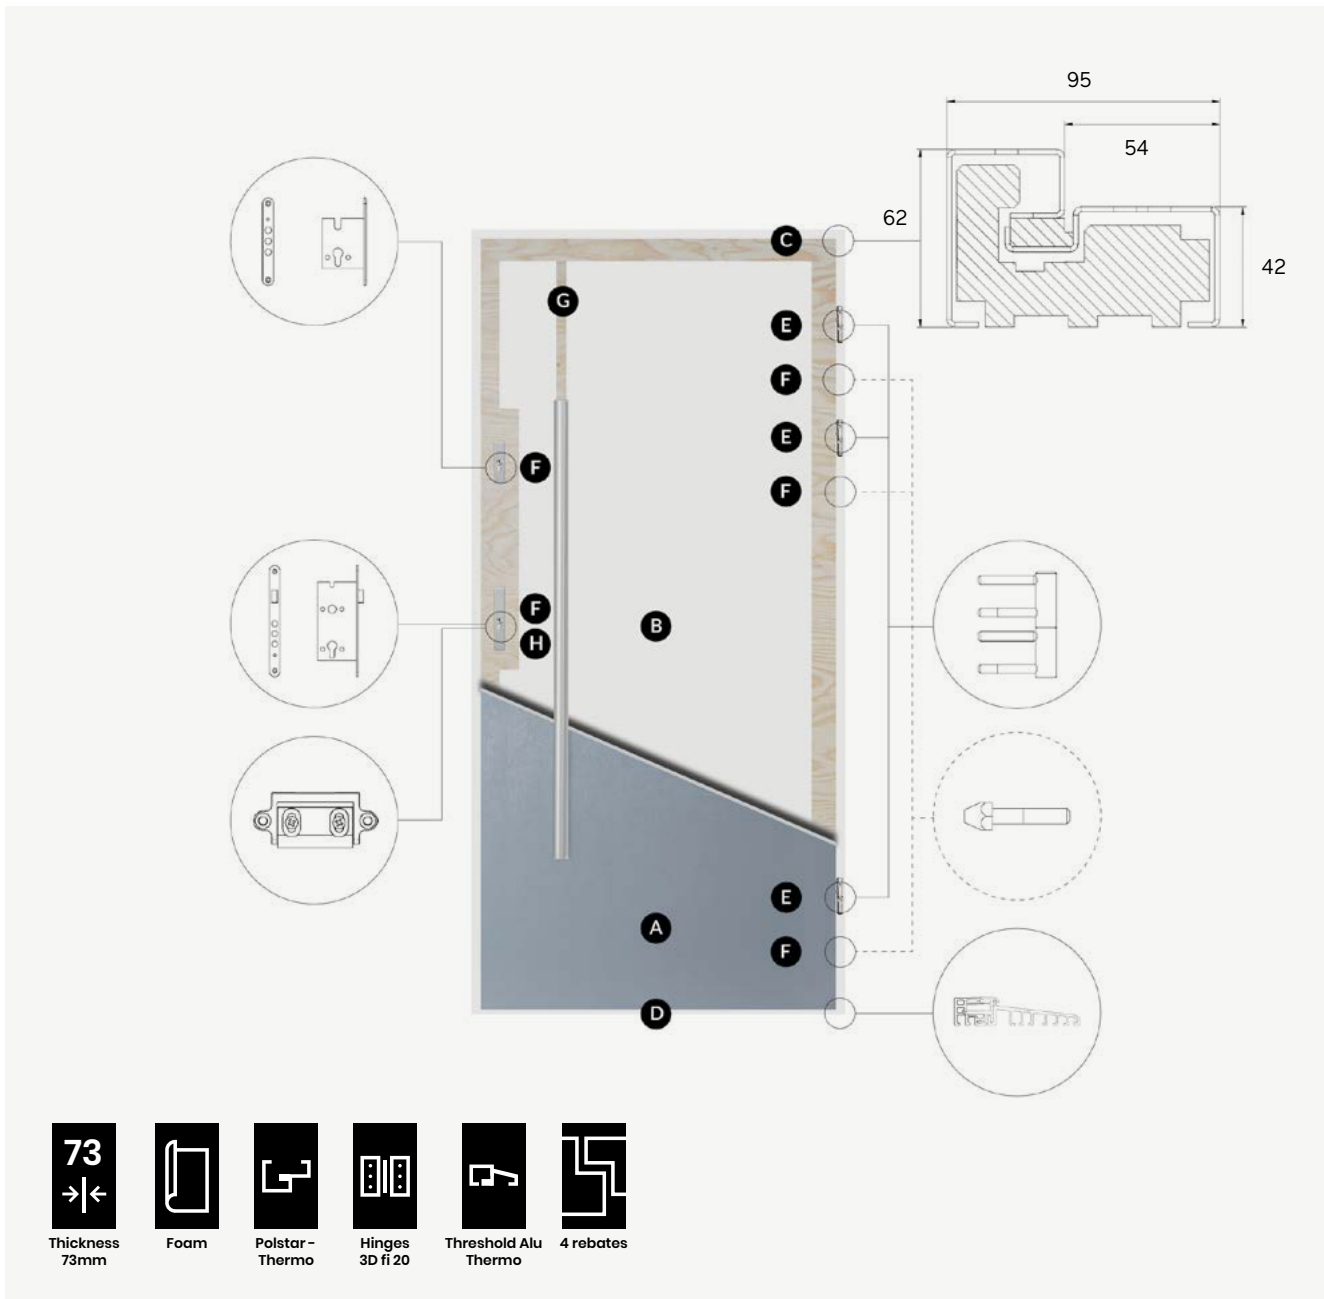

cross section Comfort 73

- **A** the door leaf skin is made of steel sheet protected against corrosion and covered with a high-quality film resistant to UV radiation and atmospheric conditions

  B the infill is made of injected polyurethane foam (PUR), ensuring significantly higher thermal insulation parameters than expanded polystyrene

  C Polstar-Thermo thermal frame is a bipartite design divided by a plastic insert – a registered utility model

  D Alu Thermo Roto commercial threshold (threshold height 19.6 mm)
- **E** the door is equipped with three 3D hinges with a diameter of 20 mm, significantly facilitating their adjustment and their functionality

  F the leaf is equipped with two locks with three bolts and three interlocking bolts

  G the door structure is based on a stile made of high-quality, waterproof, hardwood plywood – this ensures excellent mechanical stability of the door in changing weather conditions

  H deadbolt adjustment