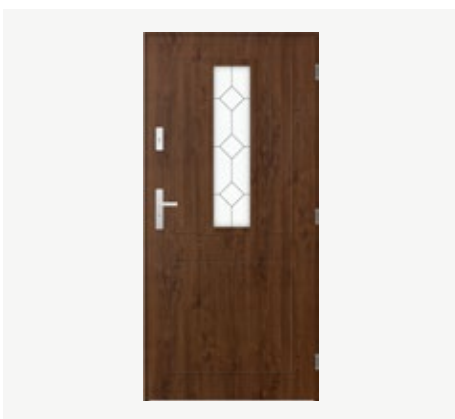

Gebara

- ⚠ Not available in size 70
- ⚠ Limited trimming
- ⚠ Available in: white, winchester, wenge, anthracite, dark anthracite, golden oak, mahogany

Check out the price

Available glazings:

stained-glass / transparent / milky decormat / planibel dark grey