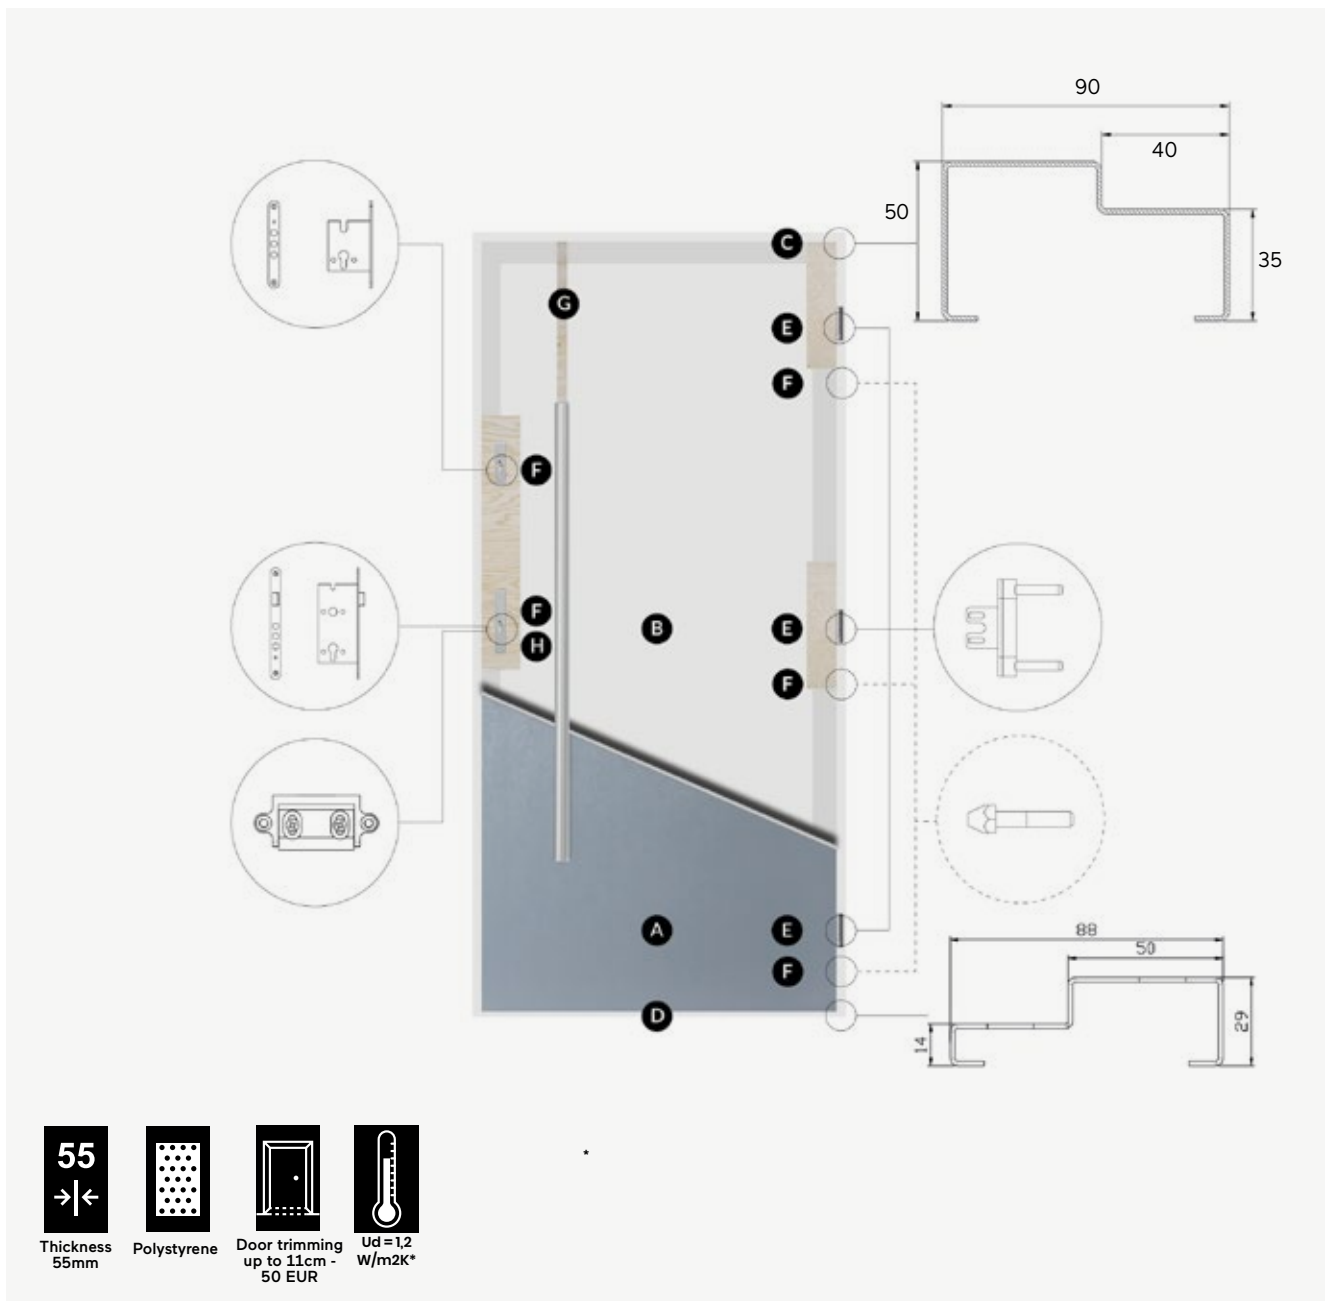

Cross-section Superior 55 Eco

A the door leaf skin is made of steel sheet protected E against corrosion and covered with a high-quality film resistant to UV radiation and atmospheric conditions	E the door is equipped with three tripartite hinges
B the door is filled with foamed polystyrene board characterized by very good insulation and acoustic properties	F the leaf is equipped with two independent locks with three bolts and three interlocking bolts
C standard frame with glued gasket	G reinforcement for hinges
D standard threshold (threshold height 28.5 mm)	H deadbolt adjustment