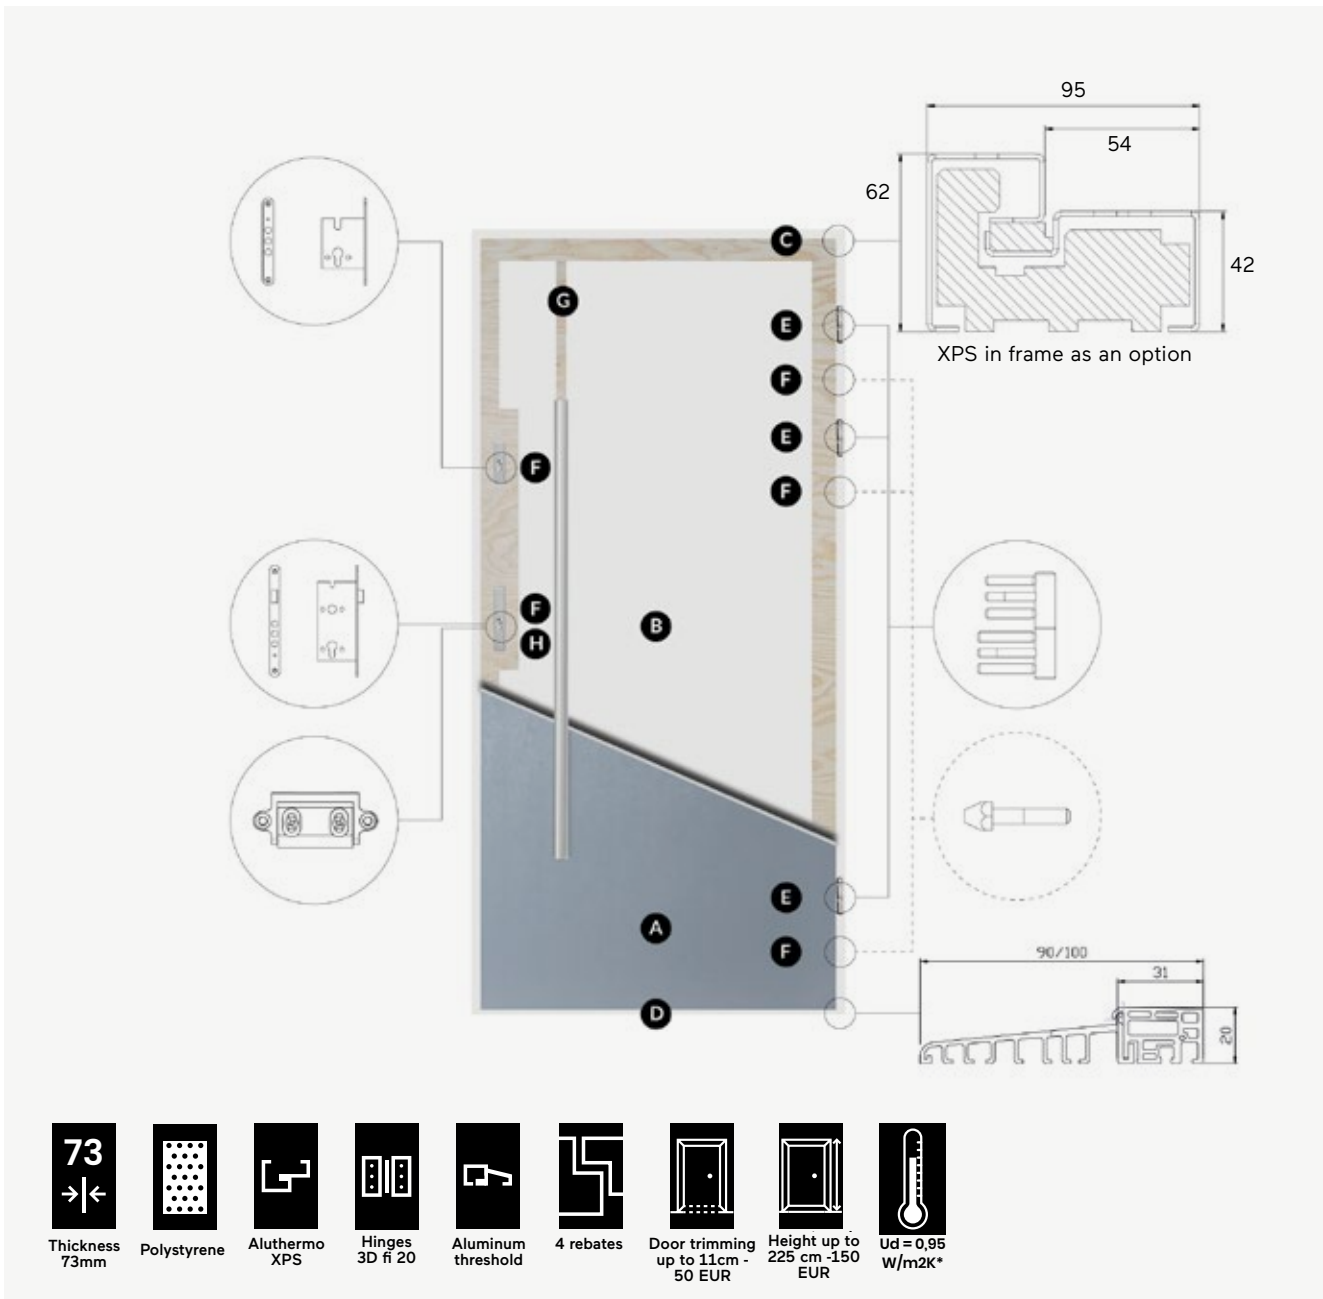

Cross-section Comfort 73 Eco

A the door leaf skin is made of steel sheet protected E against corrosion and covered with a high-quality film resistant to UV radiation and atmospheric conditions	E the door is equipped with three 3D hinges with a diameter of 20 mm, significantly facilitating their adjustment and their functionality
B the door is filled with foamed polystyrene board characterized by very good insulation and acoustic properties	F the leaf is equipped with two locks with three bolts and three interlocking bolts
C Polstar-Thermo thermal frame is a bipartite design divided by a plastic insert – a registered utility model	G the door structure is based on a stile made of high-quality, waterproof, hardwood plywood – this ensures excellent mechanical stability of the door in changing weather conditions
D Alu Thermo Roto commercial threshold (threshold H height 19.6 mm)	H deadbolt adjustment