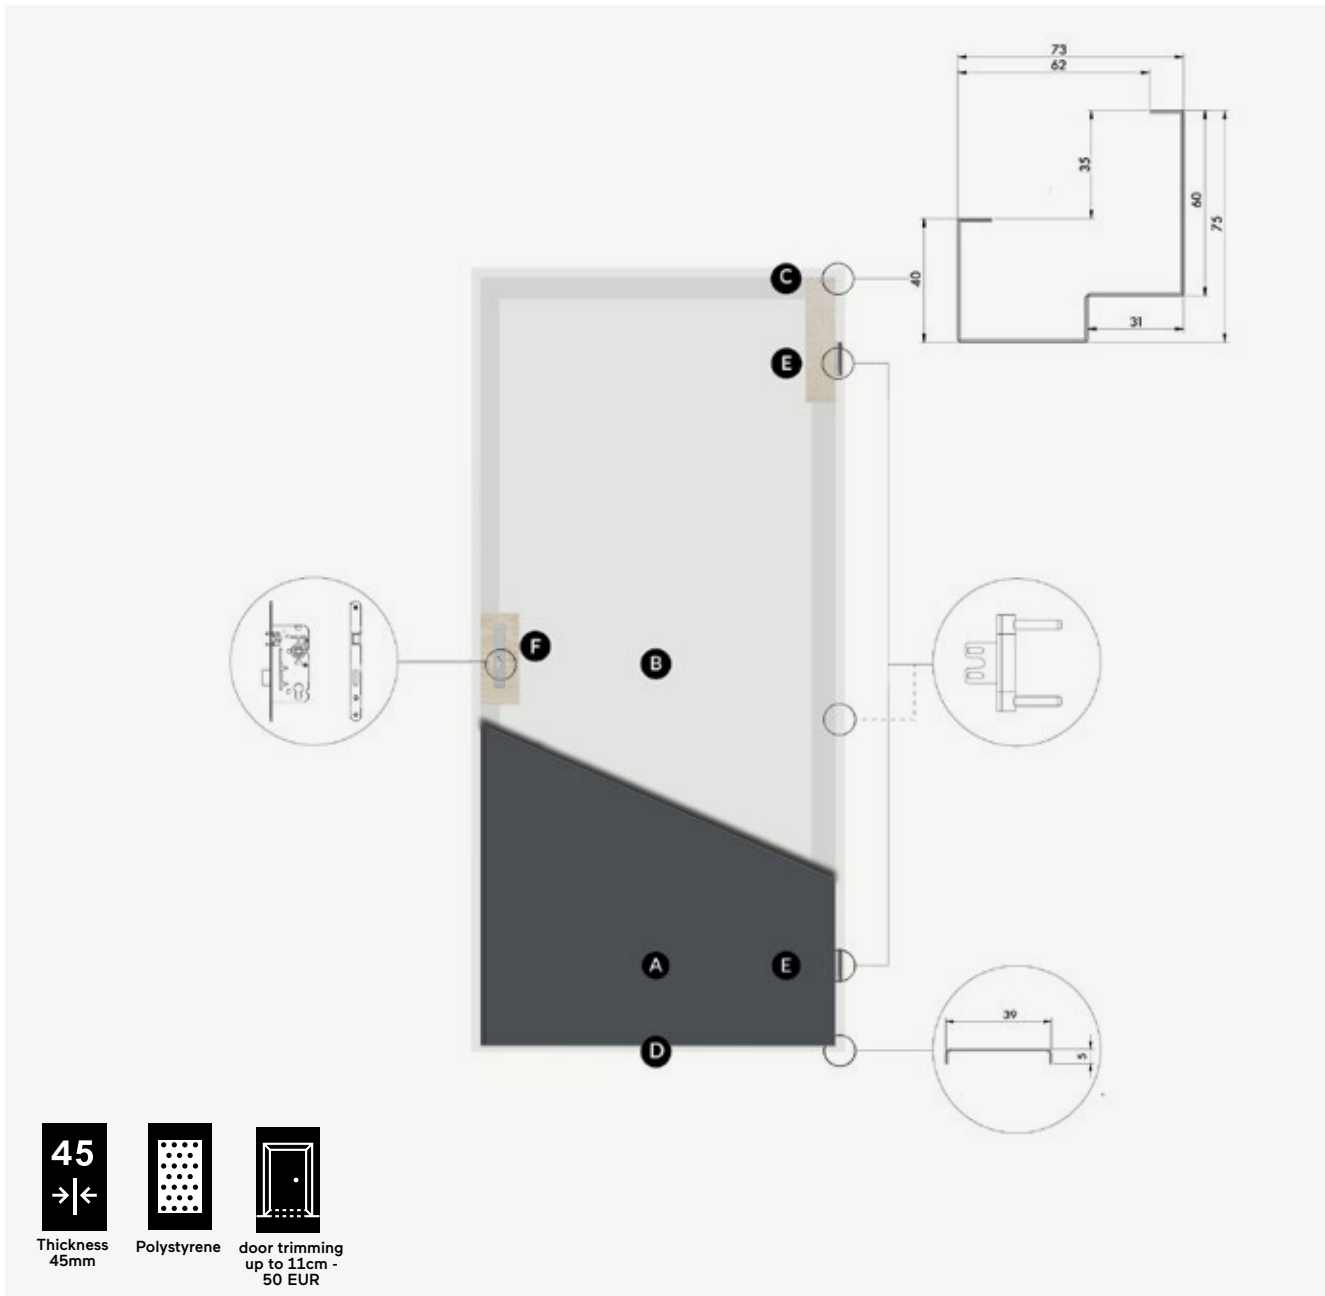

Cross-section of technical door

- **A** the door leaf skin is made of steel sheet protected against corrosion and covered with high quality varnish resistant to UV radiation and atmospheric conditions
- **B** the door is filled with foamed polystyrene board characterized by very good insulation and acoustic properties
- **C** corner frame
- **D** standard threshold (threshold height 10 mm)
- **E** the door is equipped with two tripartite hinges and reinforcement
- **F** the leaf is equipped with one latch bolt lock and reinforcement