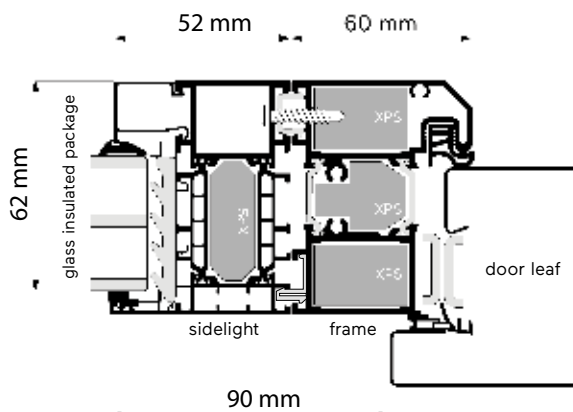

Cross-section of Aluthermo 55 door with a sidelight

Frame Aluthermo 55

comparison of 73mm packages

6

	Aluthermo 73	Comfort 73	Comfort 73 Eco
↓			
leaf thickness	73 mm	73 mm	73 mm
leaf construction	4 rebates	4 rebates	4 rebates
infill	PUR foam	PUR foam	EPS - graphite
frame	Thermo aluminum ®	Polstar Thermo steel ®	Polstar Thermo steel ®
threshold	thermally insulated Aluthermo ROTO threshold	thermally insulated Aluthermo ROTO threshold	thermally insulated Aluthermo ROTO threshold
hinges	DN 20mm with 3D adjustment	DN 20mm with 3D adjustment	DN 20mm with 3D adjustment
glazed doors -reflective graphite, one-way mirror, sandblasted with a pattern, decomat	Chromatec Ultra - quadruple insulated glass unit with thermally insulated spacers	Chromatec Ultra - quadruple insulated glass unit with thermally insulated spacers	Chromatec Ultra - quadruple insulated glass unit with thermally insulated spacers
locks	strip lock with one or two cylinders	2 three-bolt locks or a strip lock eith one / two cylinders	two three-bolt locks
interlocking bolts	3 reinforced	3 reinforced	3 reinforced
Ud heat transfer coefficient	solid doors 0,82 W/m2K glazed doors 1,0 W/m2K	solid doors 0,85 W/m2K glazed doors 1,1 W/m2K	solid doors 0,95 W/m2K glazed doors 1,1 W/m2K