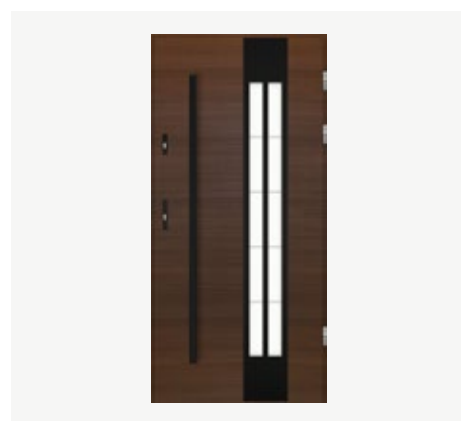

Cabral trois inox/noir

Check out the price
Inox   Noir

Available glazings:

one-way mirror / reflective graphite / reflective brown / milky decormat / frost-sanded with motif / transparent / planibel dark grey