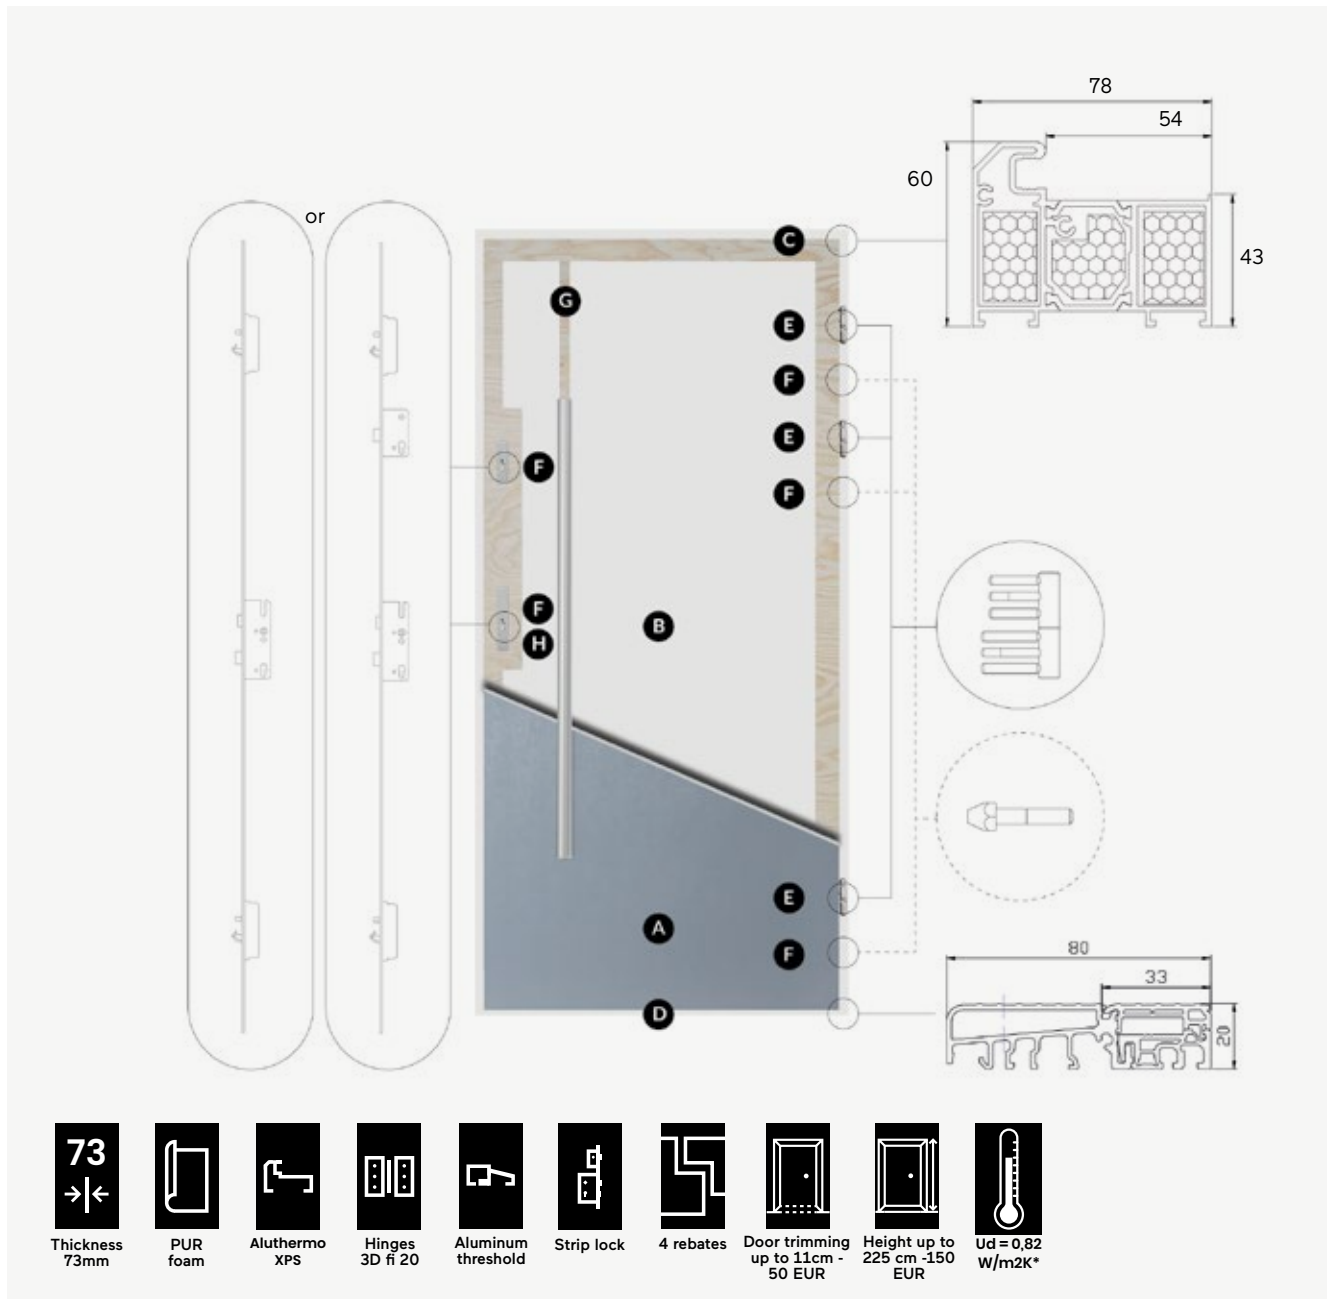

Cross-section Aluthermo 73

- **A** the door leaf skin is made of steel sheet protected against corrosion and covered with a high-quality film resistant to UV radiation and atmospheric conditions. The leaf is equipped with an additional lower gasket

  B the infill is made of injected polyurethane foam (PUR), ensuring significantly higher thermal insulation parameters than expanded polystyrene

  C aluminum frame filled with XPS

  D Alu Thermo Roto commercial threshold (threshold height 19.6 mm)
- **E** the door is equipped with three 3D hinges with a diameter of 20 mm, significantly facilitating their adjustment and their functionality

  F the leaf is equipped with a strip lock, which provides the highest comfort and with three interlocking bolts

  G the door structure is based on a stile made of high-quality, waterproof, hardwood plywood – this ensures excellent mechanical stability of the door in changing weather conditions

  H deadbolt adjustment