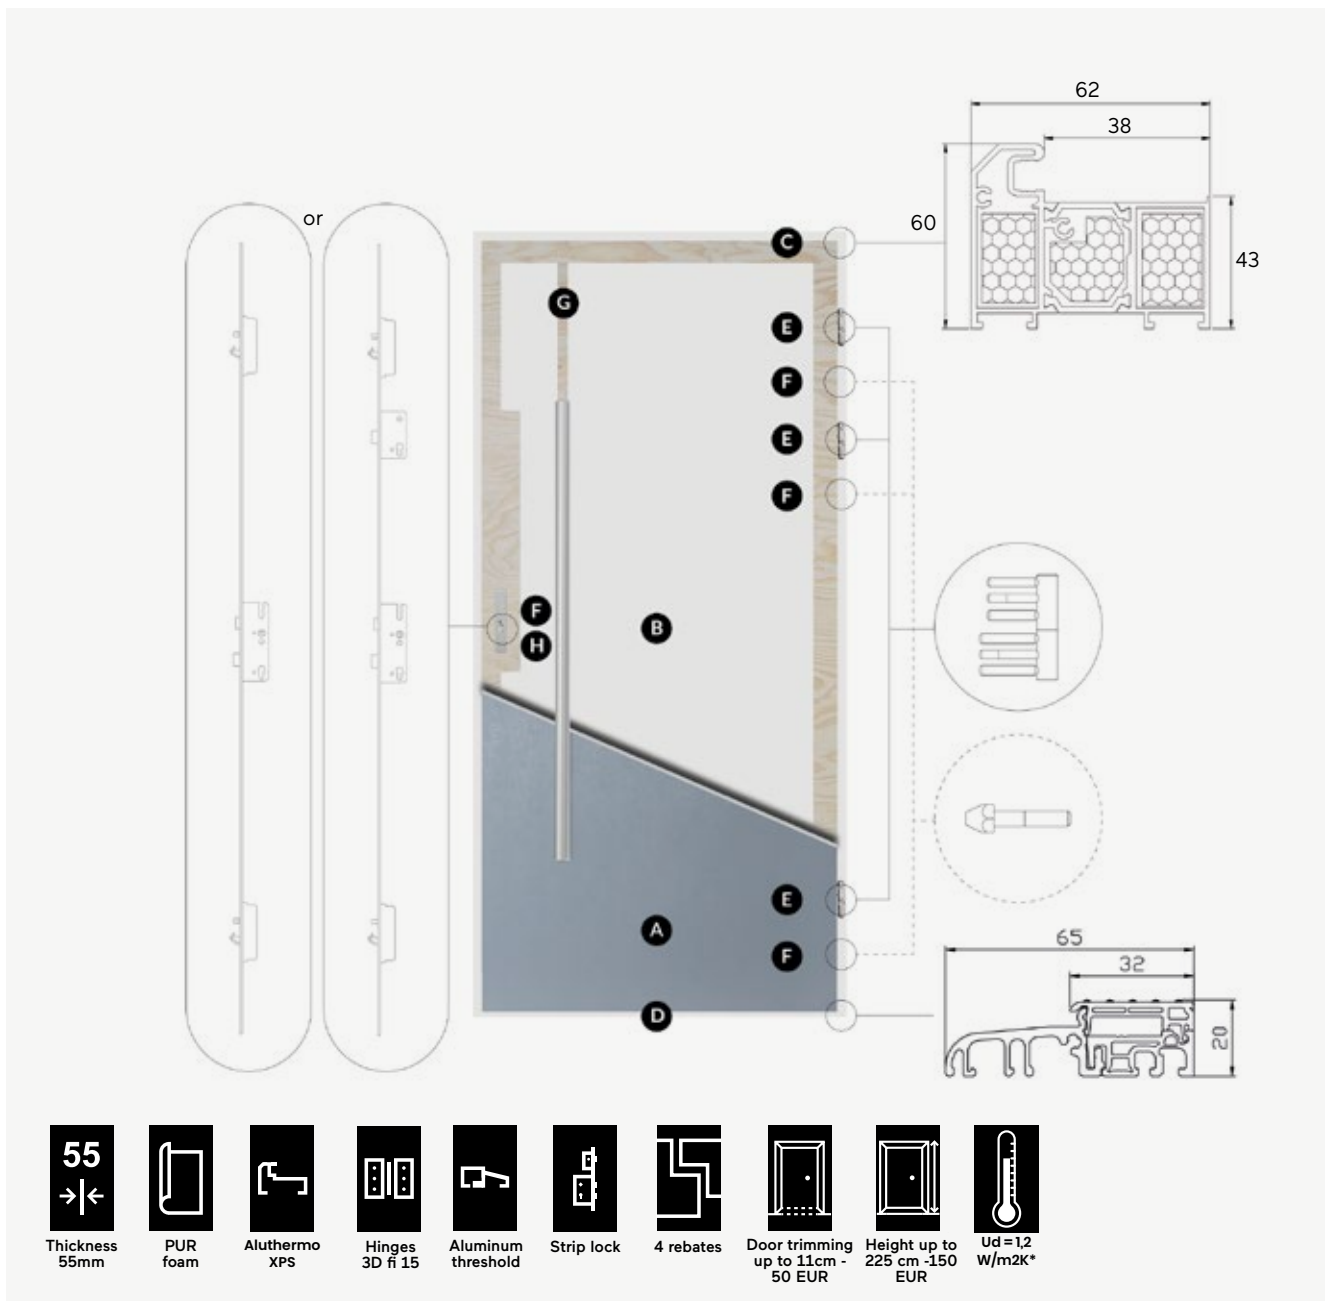

Cross-section Aluthermo 55

- **A** the door leaf skin is made of steel sheet protected against corrosion and covered with a high-quality film resistant to UV radiation and atmospheric conditions. The leaf is equipped with an additional lower gasket

  B the infill is made of injected polyurethane foam v(PUR), ensuring significantly higher thermal insulation parameters than expanded polystyrene

  C aluminum frame filled with XPS

  D Alu Thermo Roto commercial threshold (threshold height 19.6 mm)
- **E** the door is equipped with three 3D hinges with a diameter of 15 mm, significantly facilitating their adjustment and their functionality

  F the leaf is equipped with a strip lock, which provides the highest comfort and with three interlocking bolts

  G the door structure is based on a stile made of high-quality, waterproof, hardwood plywood – this ensures excellent mechanical stability of the door in changing weather conditions

  H deadbolt adjustment