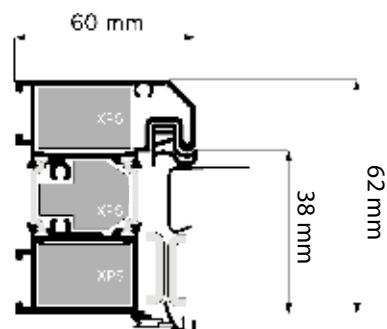

Cross-section of Aluthermo 55 door with a sidelight

Frame Aluthermo 55

comparison of 73mm packages

6

	Aluthermo 73	Comfort 73	Comfort 73 Eco
↓			
leaf thickness	73 mm	73 mm	73 mm
leaf construction	4 rebates	4 rebates	4 rebates
infill	PUR foam	PUR foam	EPS - graphite
frame	Thermo aluminum ®	Polstar Thermo steel ®	Polstar Thermo steel ®
threshold	thermally insulated Aluthermo ROTO threshold	thermally insulated Aluthermo ROTO threshold	thermally insulated Aluthermo ROTO threshold
hinges	DN 20mm with 3D adjustment	DN 20mm with 3D adjustment	DN 20mm with 3D adjustment
glazed doors -reflective graphite, one-way mirror, sandblasted with a pattern, decomat	Chromatec Ultra - quadruple insulated glass unit with thermally insulated spacers	Chromatec Ultra - quadruple insulated glass unit with thermally insulated spacers	Chromatec Ultra - quadruple insulated glass unit with thermally insulated spacers
locks	strip lock with one or two cylinders	2 three-bolt locks or a strip lock eith one / two cylinders	two three-bolt locks
interlocking bolts	3 reinforced	3 reinforced	3 reinforced
Ud heat transfer coefficient	solid doors 0,82 W/m2K glazed doors 1,0 W/m2K	solid doors 0,85 W/m2K glazed doors 1,1 W/m2K	solid doors 0,95 W/m2K glazed doors 1,1 W/m2K