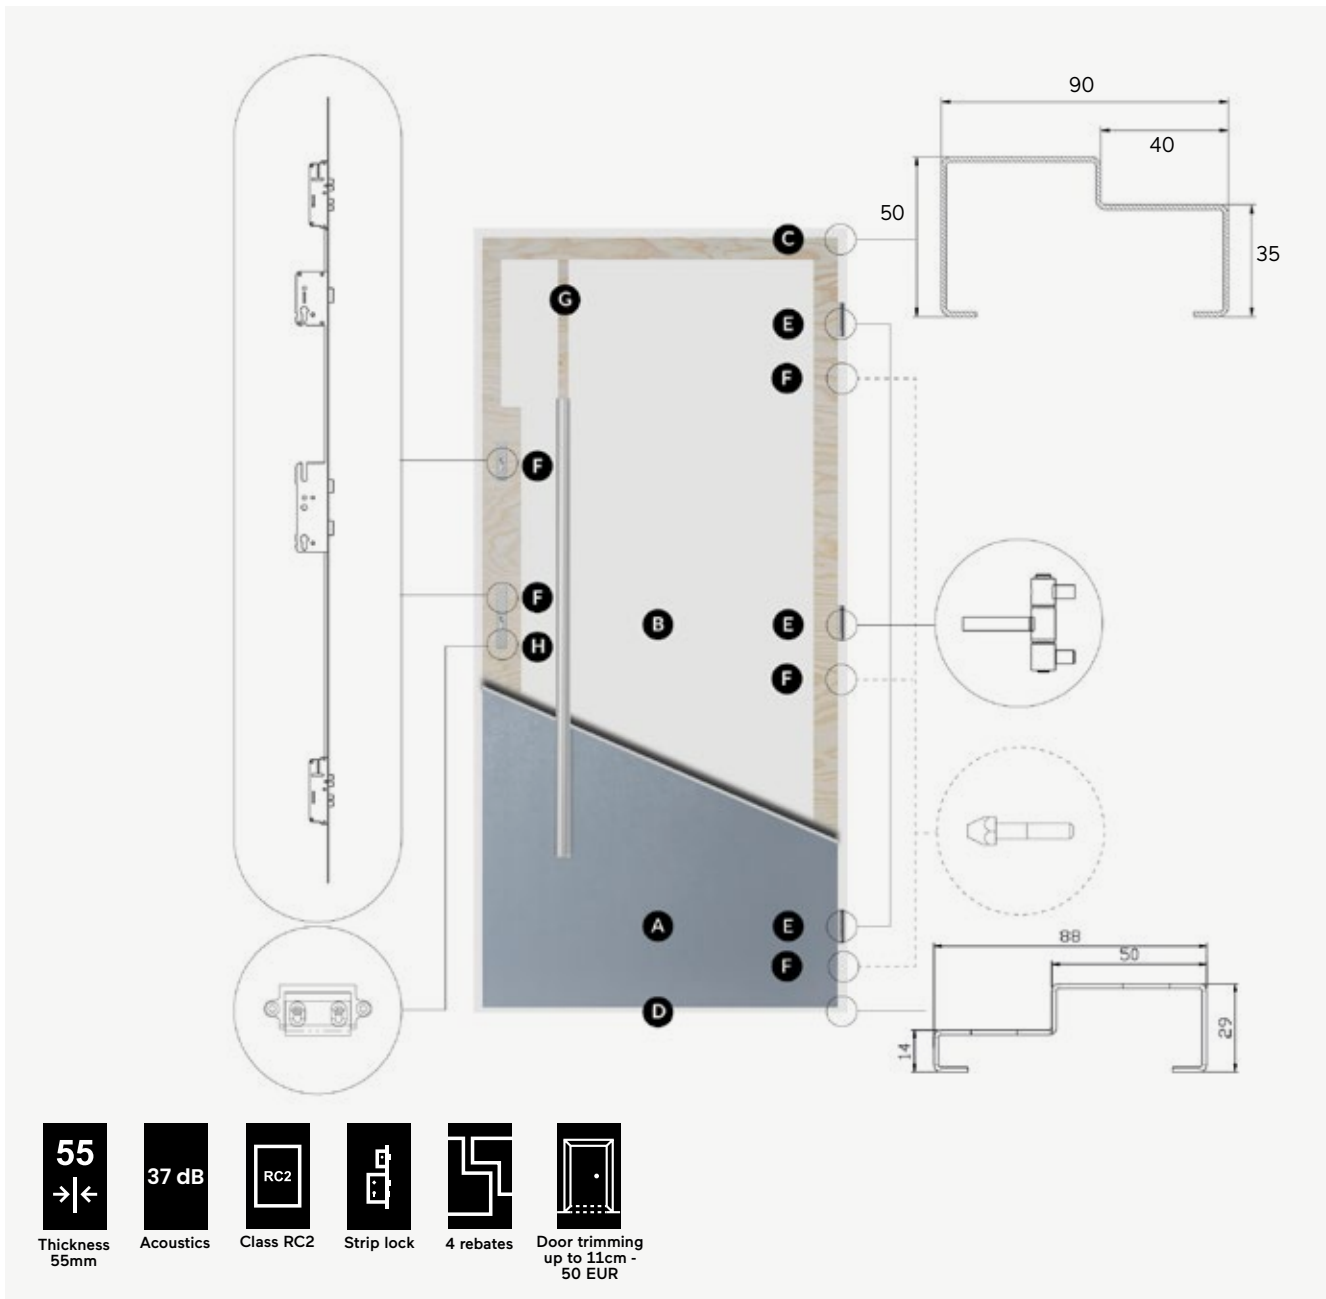

Cross-section Fast Silentium

- **A** the door leaf skin is made of steel sheet protected E against corrosion and covered with a high-quality film resistant to UV radiation and atmospheric conditions

  B It is an RC 2 safe and 37 dB quiet exterior door with a thickness of 55 mm. The infill provides high sound insulation parameters

  C standard frame

  D standard threshold (threshold height 28.5 mm)
- **E** The structure is equipped with three tripartite hinges

  F the leaf is equipped with a ROTO strip lock with an independent top lock and three reinforced interlocking bolts

  G the door structure is based on a stile made of high-quality, waterproof, hardwood plywood – this ensures excellent mechanical stability of the door in changing weather conditions

  H deadbolt adjustment