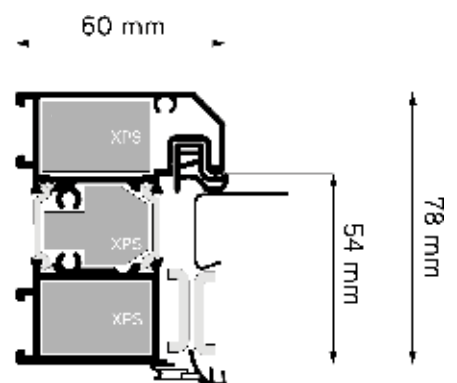

Frame Aluthermo 73