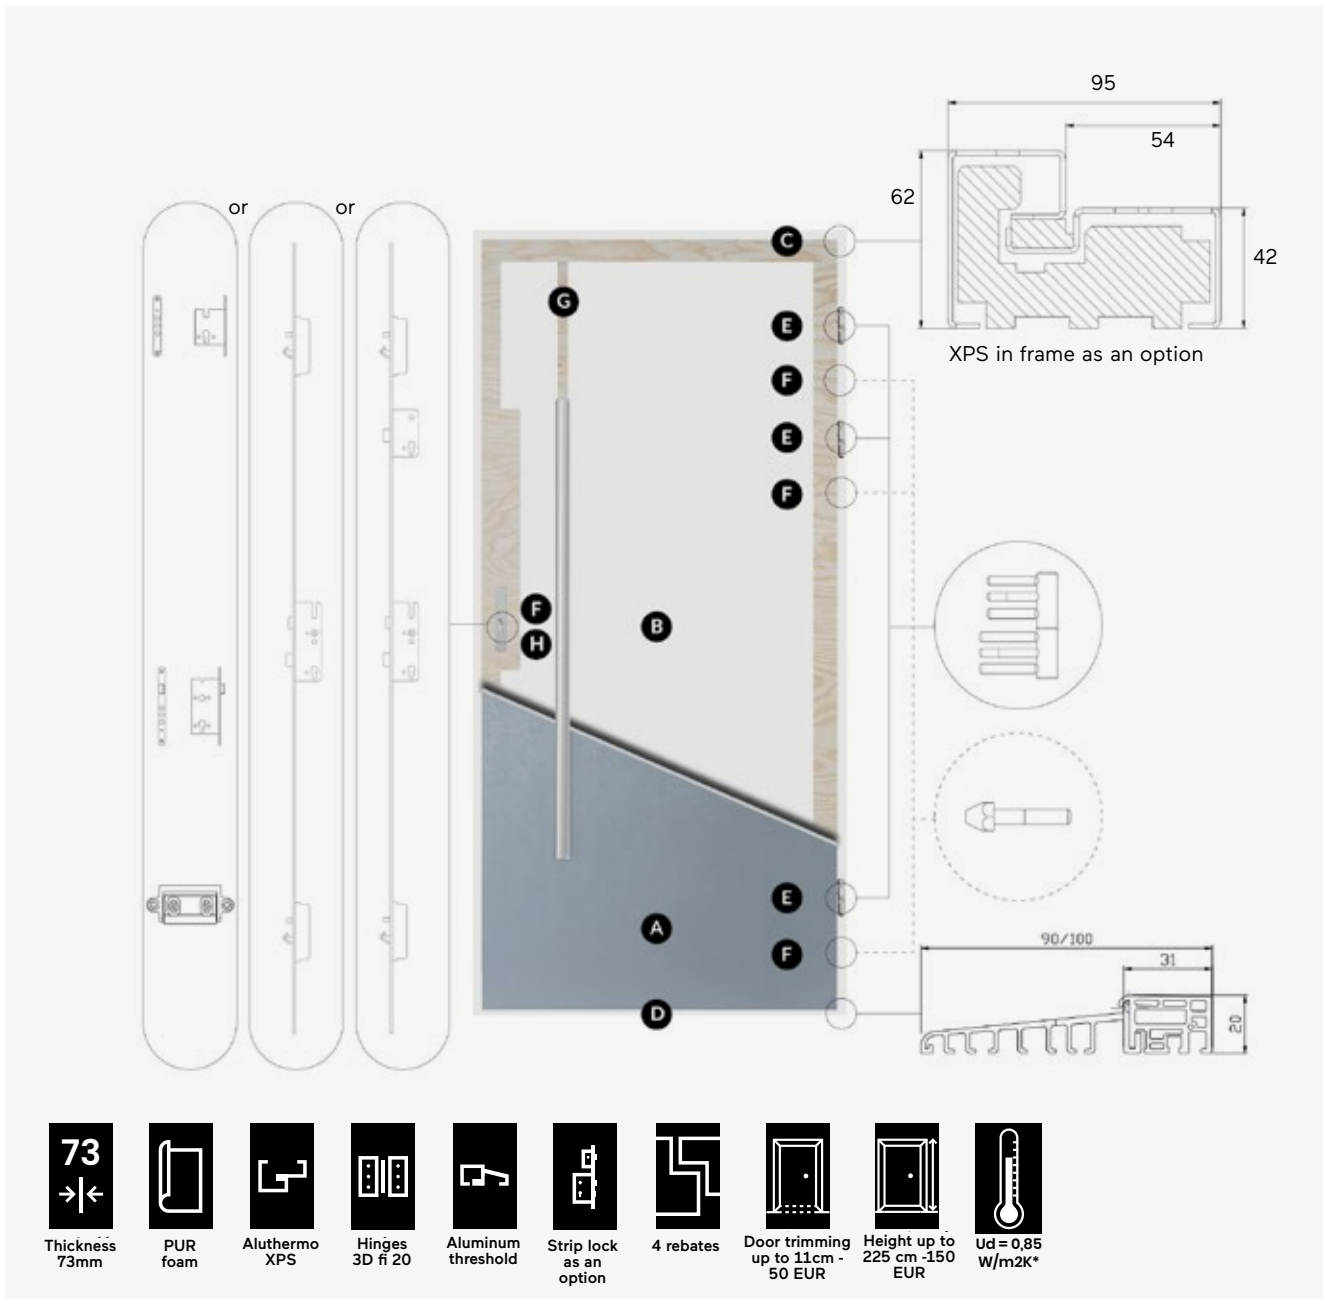

Cross-section Comfort 73

- **A** the door leaf skin is made of steel sheet protected against corrosion and covered with a high-quality film resistant to UV radiation and atmospheric conditions. The leaf is equipped with an additional lower gasket

  B the infill is made of injected polyurethane foam (PUR), ensuring significantly higher thermal insulation parameters than expanded polystyrene

  C steel frame Polstar-Thermo with a plastic thermal insulation

  D Alu Thermo Roto commercial threshold (threshold H height 19.6 mm)
- **E** the door is equipped with three 3D hinges with a diameter of 20 mm, significantly facilitating their adjustment and their functionality

  F the leaf is equipped with a three-bolt lock, a strip lock, which provides the highest comfort and with three interlocking bolts

  G the door structure is based on a stile made of high-quality, waterproof, hardwood plywood – this ensures excellent mechanical stability of the door in changing weather conditions

  H deadbolt adjustment