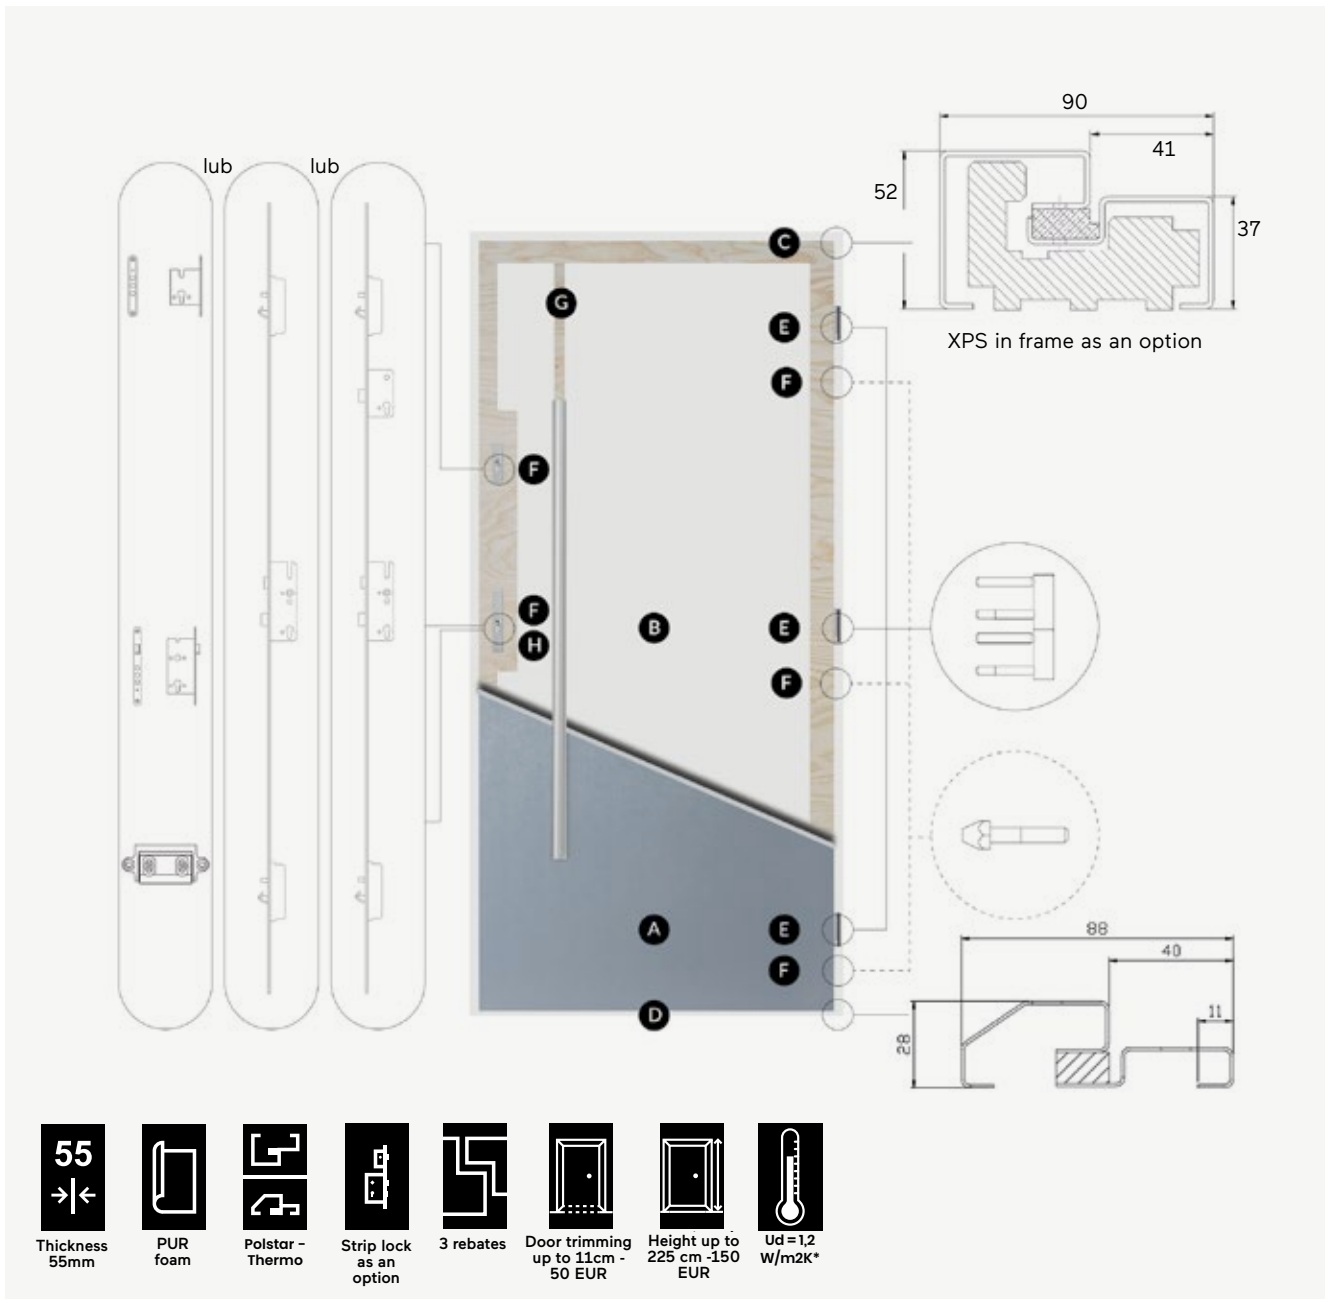

D Alu Thermo Roto commercial threshold (threshold H height 19.6 mm)
- E** the door is equipped with three 3D hinges with a diameter of 20 mm, significantly facilitating their adjustment and their functionality

F the leaf is equipped with a three-bolt lock, a strip lock, which provides the highest comfort and with three interlocking bolts

G the door structure is based on a stile made of high-quality, waterproof, hardwood plywood – this ensures excellent mechanical stability of the door in changing weather conditions

H deadbolt adjustment

Cross-section Comfort 73 Eco

- | | |
|---|--|
| <p>A the door leaf skin is made of steel sheet protected E against corrosion and covered with a high-quality film resistant to UV radiation and atmospheric conditions</p> | <p>E the door is equipped with three 3D hinges with a diameter of 20 mm, significantly facilitating their adjustment and their functionality</p> |
| <p>B the door is filled with foamed polystyrene board characterized by very good insulation and acoustic properties</p> | <p>F the leaf is equipped with two locks with three bolts and three interlocking bolts</p> |
| <p>C Polstar-Thermo thermal frame is a bipartite design divided by a plastic insert – a registered utility model</p> | <p>G the door structure is based on a stile made of high-quality, waterproof, hardwood plywood – this ensures excellent mechanical stability of the door in changing weather conditions</p> |
| <p>D Alu Thermo Roto commercial threshold (threshold H height 19.6 mm)</p> | <p>H deadbolt adjustment</p> |