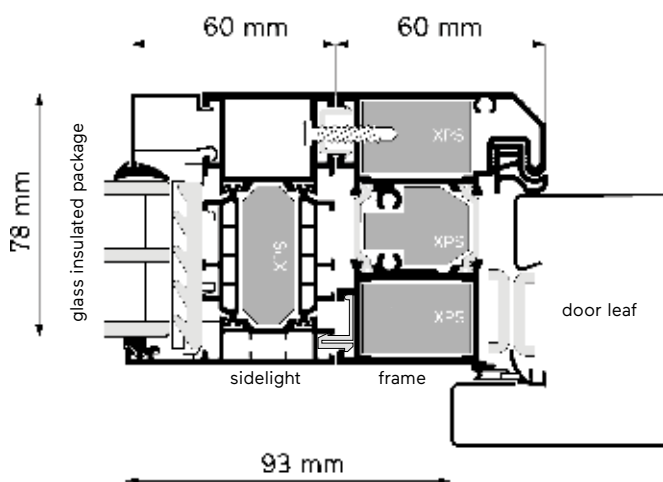

Cross-section of Aluthermo 73 door with a sidelight