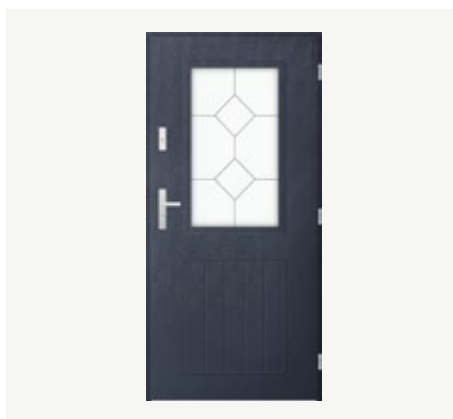

Volta

- ⚠ Not available in size 70
- ⚠ Limited trimming
- ⚠ Available in: white, winchester, wenge, anthracite, dark anthracite, golden oak, mahogany

Check out the price